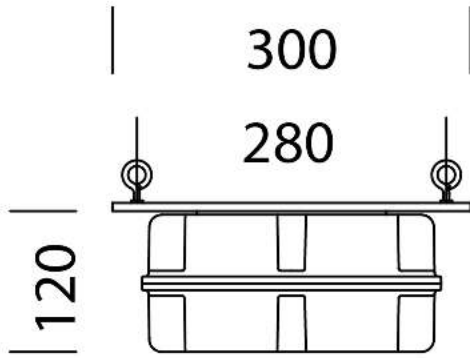

To be used when purchasing Astro EM version, with sub-code -07.

Code	Gear	Kg	WTot	Colour
997658-00	CNL-E	1.81	0 W	BLACK

The reported luminous flux is the flux emitted by the light source with a tolerance of $\pm 10\%$ compared to the indicated value. The W tot column indicates the total wattage absorbed by the system without exceeding 10% of the indicated