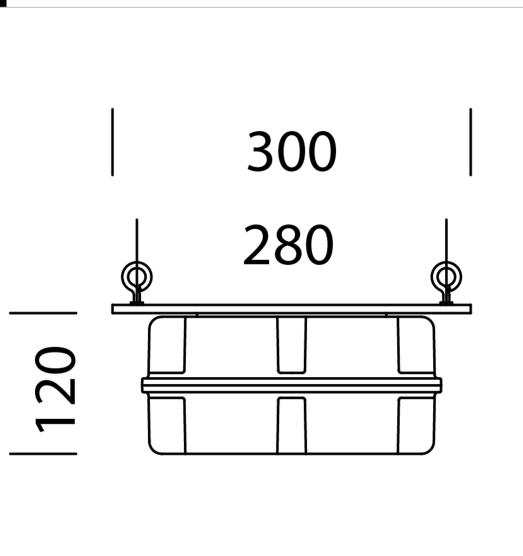

To be used when purchasing Astro EM version, with sub-code -07.

Code	Gear	Kg	WTot	Colour
997658-00	CNL-E	1.81	0 W	BLACK

The reported luminous flux is the flux emitted by the light source with a tolerance of $\pm 10\%$ compared to the indicated value. The W tot column indicates the total wattage absorbed by the system without exceeding 10% of the indicated