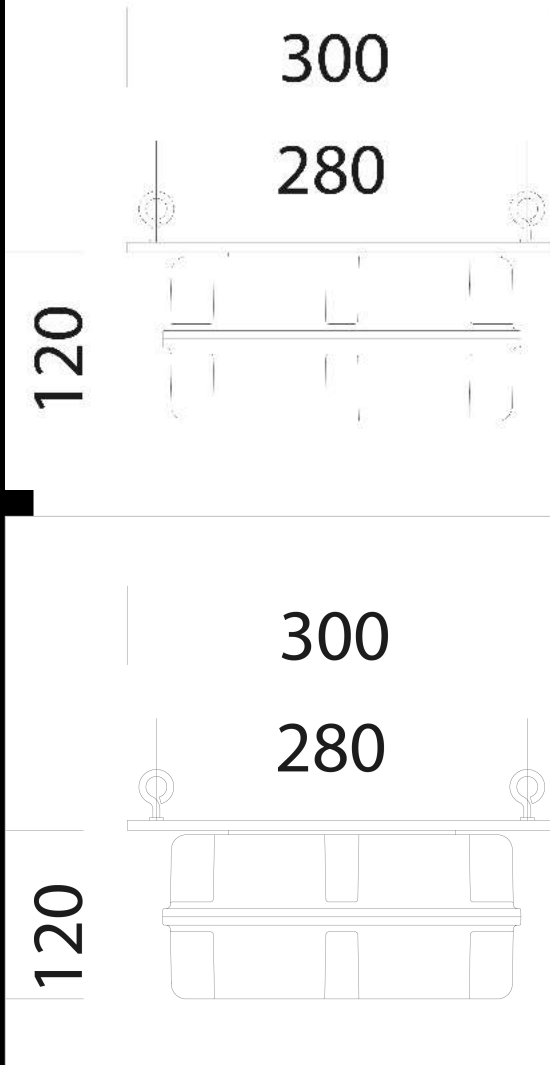

1175 EM box - 997654-00

To be used when purchasing Saturno EM version, with sub-code -07.

Download

- DXF 2D
- 1175sat.dxf
- BIM
- Acc. 1175 EM Box - 20200224.zip

Code	Gear	Kg	WTot	Colour
997654-00	CNL-E	1,81	0 W	BLACK

Prodotti

- 2881 Saturno - narrow beam

- 2885 Saturno - wide beam -

- 2885 Saturno ø370 HP - high

- 2882 Saturno ø370 - narrow

- 2883 Saturno ø370 - wide beam

- 2888 Saturno ø370 white - wide beam

- 2884 Saturno ø370 - elliptical

The reported luminous flux is the flux emitted by the light source with a tolerance of $\pm 10\%$ compared to the indicated value. The W tot column indicates the total wattage absorbed by the system without exceeding 10% of the indicated