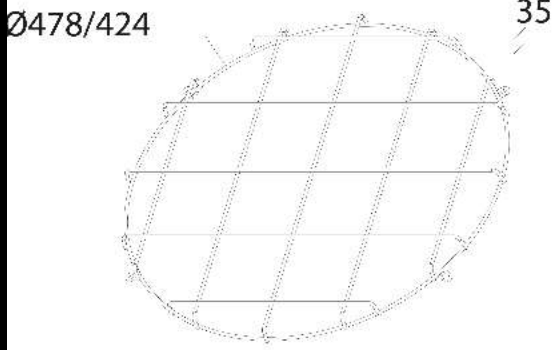

24 protective guard

Graphite plastic-coated steel rod protection guard. Screw mounting. cod. 995771-00 for Astro 28-32-36 LED. cod. 995773-00 for Astro 16-24 LED. cod. 995776-00 for Astro 12 LED.

Code	Kg	WTot	Colour
995771-00	0.69	0 W	BLACK
995773-00	0.55	0 W	BLACK
995776-00	0.23	0 W	BLACK

Products

The reported luminous flux is the flux emitted by the light source with a tolerance of ± 10% compared to the indicated value. The W tot column indicates the total wattage absorbed by the system without exceeding 10% of the indicated