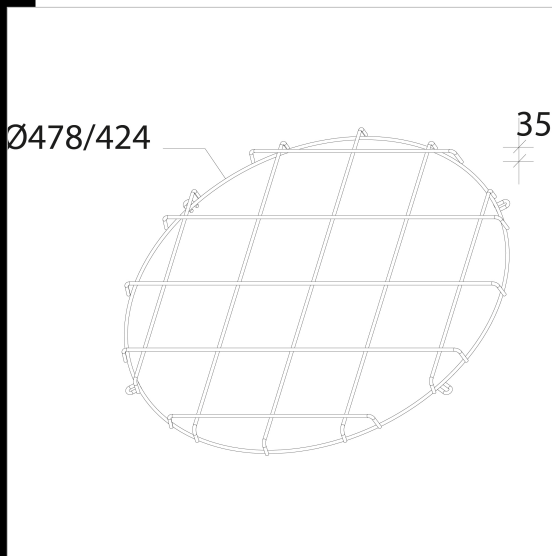

24 protective guard

Graphite plastic-coated steel rod protection guard. Screw mounting. cod. 995771-00 for Astro 28-32-36 LED. cod. 995773-00 for Astro 16-24 LED. cod. 995776-00 for Astro 12 LED.

Code	Kg	WTot	Colour
995771-00	0.69	0 W	BLACK
995773-00	0.55	0 W	BLACK
995776-00	0.23	0 W	BLACK

Products

The reported luminous flux is the flux emitted by the light source with a tolerance of ± 10% compared to the indicated value. The W tot column indicates the total wattage absorbed by the system without exceeding 10% of the indicated