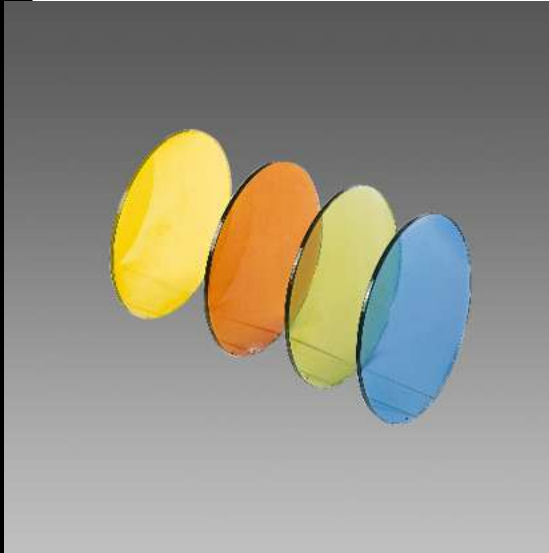

Download

DXF 2D
- acc_189_elfo.dxf

189 coloured filter

Coloured glass to create special effects on the surfaces to be illuminated.

| Code | Kg | WTot | Colour |
|-----------|------|------|--------|
| 995749-00 | 1,00 | 0 W | BLUE |
| 995751-00 | 0,10 | 0 W | GREEN |
| 995750-00 | 1,00 | 0 W | RED |
| 995752-00 | 0,10 | 0 W | YELLOW |

Prodotti

- 1524 Elfo 35/70W wide beam

- 1523 Elfo with rod

- 1564 Elfo LED - FS - COB

- 1525 Elfo 35/70W narrow

The reported luminous flux is the flux emitted by the light source with a tolerance of $\pm 10\%$ compared to the indicated value. The W tot column indicates the total wattage absorbed by the system without exceeding 10% of the indicated