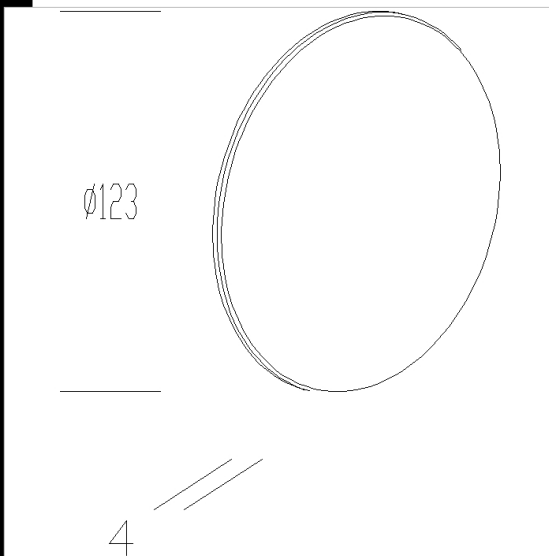

Download

DXF 2D
- acc_189_elfo.dxf

189 coloured filter

Coloured glass to create special effects on the surfaces to be illuminated.

| Code | Kg | WTot | Colour |
|-----------|------|------|--------|
| 995749-00 | 1,00 | 0 W | BLUE |
| 995751-00 | 0,10 | 0 W | GREEN |
| 995750-00 | 1,00 | 0 W | RED |
| 995752-00 | 0,10 | 0 W | YELLOW |

Prodotti

- 1524 Elfo 35/70W wide beam

- 1523 Elfo with rod

- 1564 Elfo LED - FS - COB

- 1525 Elfo 35/70W narrow

The reported luminous flux is the flux emitted by the light source with a tolerance of $\pm 10\%$ compared to the indicated value. The W tot column indicates the total wattage absorbed by the system without exceeding 10% of the indicated