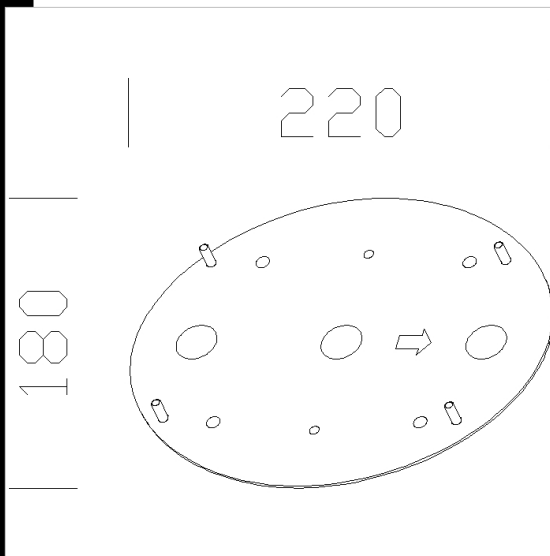

188 plate

Made of steel. To be used with acc. 120 for pole installation.

Code	Kg	WTot	Colour
995748-00	0,33	0 W	BLACK

Prodotti

- 1528 Elfo 150W narrow beam

- 1524 Elfo 35/70W wide beam

- 1527 Elfo 150W wide beam

- 1539 Elfo RGBW - DMX/RDM

- 1515 Elfo LED - FL - COB

- 1564 Elfo LED - FS - COB

- 1523 Elfo LED with rod

- 1525 Elfo 35/70W narrow beam

The reported luminous flux is the flux emitted by the light source with a tolerance of  $\pm 10\%$  compared to the indicated value. The W tot column indicates the total wattage absorbed by the system without exceeding 10% of the indicated