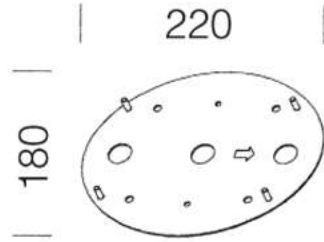

188 plate

Made of steel. To be used with acc. 120 for pole installation.

Code	Kg	WTot	Colour
995748-00	0,33	0 W	BLACK

Prodotti

- 1528 Elfo 150W narrow beam

- 1524 Elfo 35/70W wide beam

- 1527 Elfo 150W wide beam

- 1539 Elfo RGBW - DMX/RDM

- 1515 Elfo LED - FL - COB

- 1564 Elfo LED - FS - COB

- 1523 Elfo LED with rod

- 1525 Elfo 35/70W narrow beam

The reported luminous flux is the flux emitted by the light source with a tolerance of  $\pm 10\%$  compared to the indicated value. The W tot column indicates the total wattage absorbed by the system without exceeding 10% of the indicated