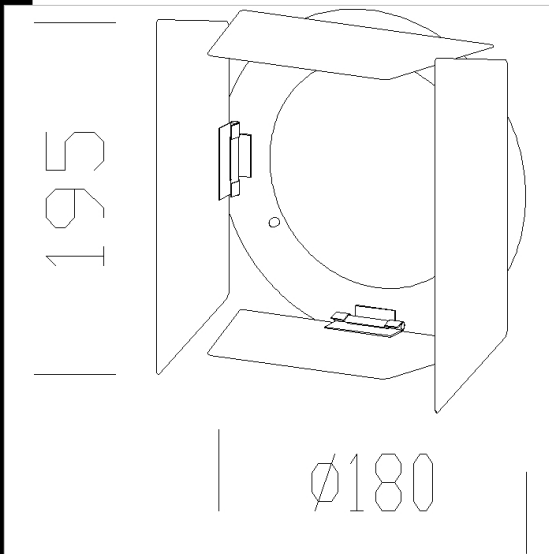

### 187 four-sided shutter

Made of powder-coated steel. To direct the light beam.

Code	Kg	WTot	Colour
995747-00	0.42	0 W	BLACK

#### Products

- 1524 Elfo 35/70W wide beam

- 1539 Elfo RGBW - DMX/RDM

- 1523 Elfo with rod

- 1525 Elfo 35/70W narrow

The reported luminous flux is the flux emitted by the light source with a tolerance of  $\pm 10\%$  compared to the indicated value. The W tot column indicates the total wattage absorbed by the system without exceeding 10% of the indicated