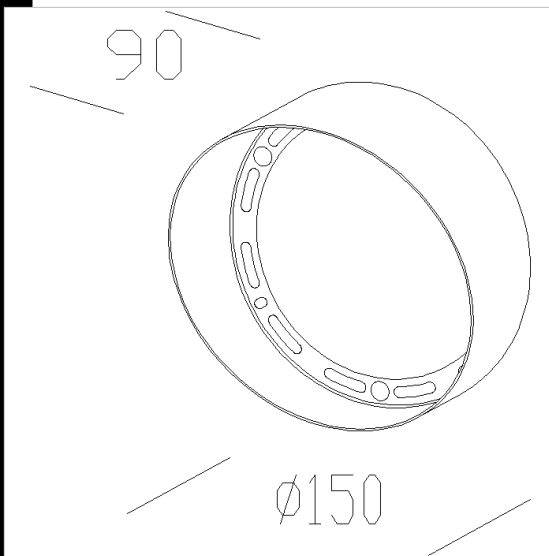

Download

DXF 2D
- acc_186_elfo.dxf

186 conveyor

Made of aluminium. Used for conveying the light beam in a single direction.

Code	Kg	WTot	Colour
995746-00	0,08	0 W	BLACK

Prodotti

- 1524 Elfo 35/70W wide beam

- 1539 Elfo RGBW - DMX/RDM

- 1523 Elfo with rod

- 1525 Elfo 35/70W narrow

The reported luminous flux is the flux emitted by the light source with a tolerance of $\pm 10\%$ compared to the indicated value. The W tot column indicates the total wattage absorbed by the system without exceeding 10% of the indicated