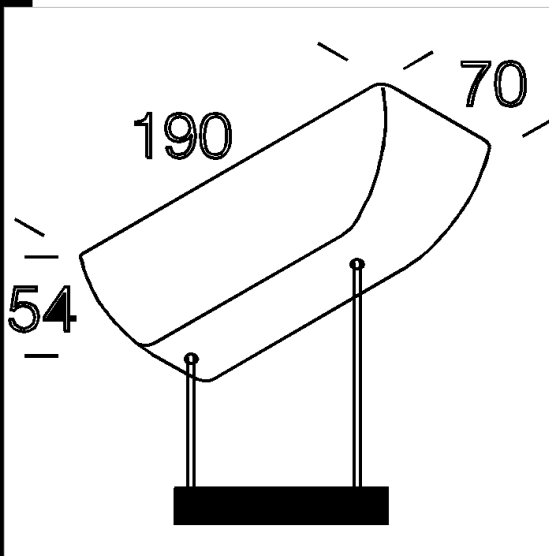

2607simple suspension

Nylon cover with steel brackets. Suspension complete with wire (l = 1.5 m) with millimeter adjustment device.

Code	Gear	Kg	Watt	Base	Lamps	Colour
994616-00		0,36				WHITE

Products

- 3845 Zenith T5 - with diffuser

- 3843 Zenith T5 - high-gloss

Download  
DXF 2D  
- d2607.dxf