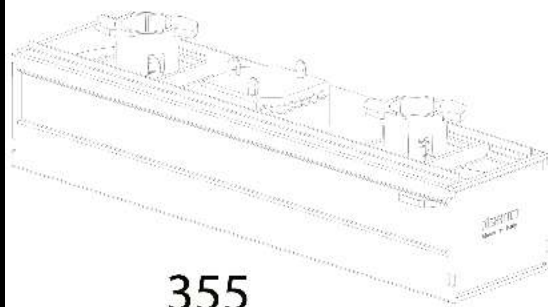

6624 insulator block cover

To cover the extra insulator block acc. 6620.  
994038-00 5 poles  
994039-00 7 poles  
994044-00 11 poles

355

355

Code	Kg	WTot	Colour
994038-00	0,39	0 W	WHITE
994039-00	0,37	0 W	WHITE
994044-00	0,43	0 W	WHITE

Prodotti

The reported luminous flux is the flux emitted by the light source with a tolerance of ± 10% compared to the indicated value. The W tot column indicates the total wattage absorbed by the system without exceeding 10% of the indicated