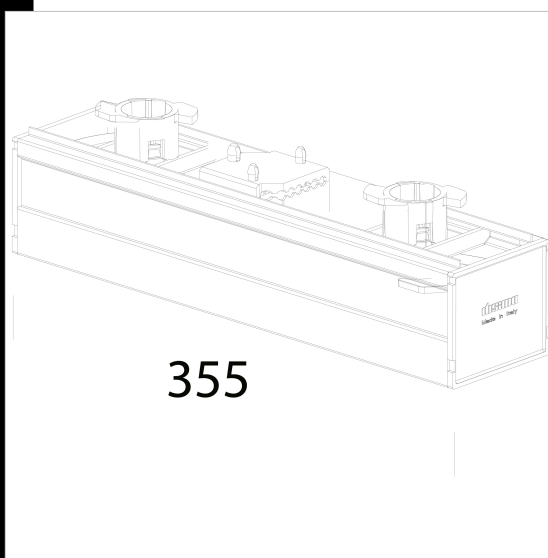

6624 insulator block cover

To cover the extra insulator block acc. 6620.  
994038-00 5 poles  
994039-00 7 poles  
994044-00 11 poles

355

355

Code	Kg	WTot	Colour
994038-00	0,39	0 W	WHITE
994039-00	0,37	0 W	WHITE
994044-00	0,43	0 W	WHITE

Prodotti

The reported luminous flux is the flux emitted by the light source with a tolerance of ± 10% compared to the indicated value. The W tot column indicates the total wattage absorbed by the system without exceeding 10% of the indicated