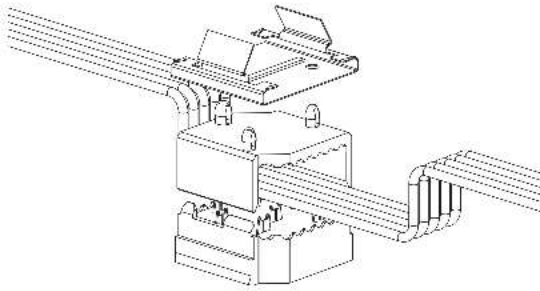

6620 insulator block

To mount an extra lamp to power track art. 6001/6002/6003.
994030-00 5 poles
994031-00 7 poles
994031-00001185 11 poles

Code	Kg	WTot	Colour
994030-00	0.01	0 W	WHITE
994031-00	0.01	0 W	WHITE
994031-00001185	0.01	0 W	WHITE

Products

The reported luminous flux is the flux emitted by the light source with a tolerance of ± 10% compared to the indicated value. The W tot column indicates the total wattage absorbed by the system without exceeding 10% of the indicated