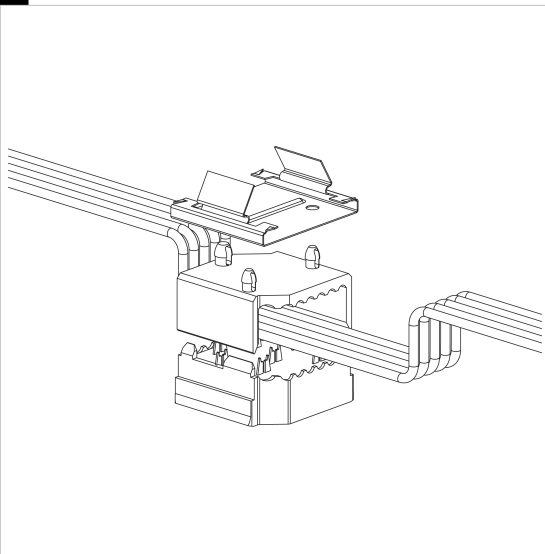

6620 insulator block

To mount an extra lamp to power track art. 6001/6002/6003.
994030-00 5 poles
994031-00 7 poles
994031-00001185 11 poles

Code	Kg	WTot	Colour
994030-00	0.01	0 W	WHITE
994031-00	0.01	0 W	WHITE
994031-00001185	0.01	0 W	WHITE

Products

The reported luminous flux is the flux emitted by the light source with a tolerance of ± 10% compared to the indicated value. The W tot column indicates the total wattage absorbed by the system without exceeding 10% of the indicated