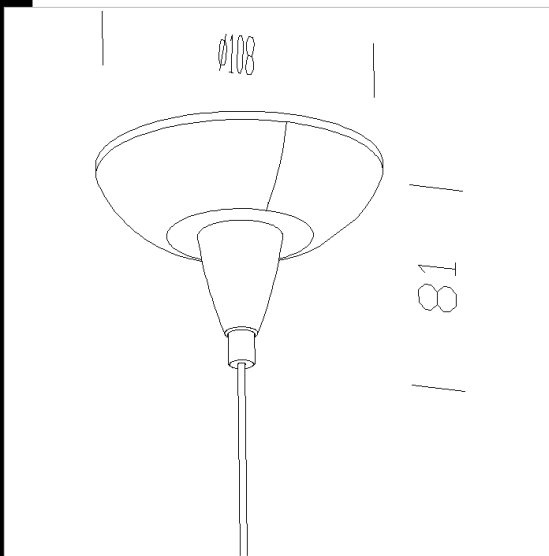

2507 simple suspension

Suspension complete with wire (l = 1.75 m) and millimeter adjustment device.
Max load: 20 kg.

Code	Kg	WTot	Colour
994026-00	0.20	0 W	WHITE

Products

- 3120 Ghost - clear diffuser

- 3620 Arco double monolamp

- 3113 Ghost - direct and indirect

- 3112 Ghost - painted diffuser

- 3621 Arco double bilamp

- 3123 Ghost - direct and indirect light

- 3611 Arco single bilamp

- 3121 Ghost - metallic internal diffuser

- 3610 Arco single monolamp

- 3110 Ghost - clear diffuser

- 3111 Ghost - metallic internal diffuser

- 3122 Ghost - painted diffuser

The reported luminous flux is the flux emitted by the light source with a tolerance of $\pm 10\%$ compared to the indicated value. The W tot column indicates the total wattage absorbed by the system without exceeding 10% of the indicated