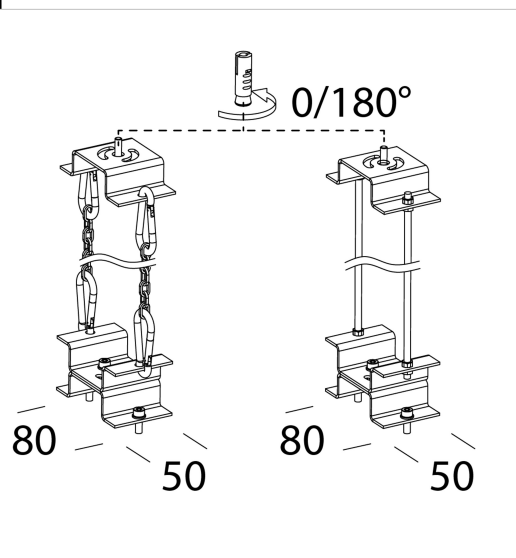

538 suspension for ceiling fitting

In stainless steel. Adjustable suspension (0/180°) to allow proper mounting of the Astro. Purchase separately chain/tiges. Ideal for elliptical beam Astro version.

catalogo.codice	catalogo.cablaggio	kg	catalogo.watt	catalogo.attacco	catalogo.lampade	catalogo.colore
993976-00		0.24				STAINLESS STEEL

catalogo.prodotti

	- 2784 Astro LED HP - UGR<25		- 1788 Astro LED - narrow beam		- 2784 Astro LED HP - UGR<22		- 2881 Saturno - narrow beam
	- 2882 Saturno - narrow beam		- 2883 Saturno - wide beam		- 2884 Saturno - elliptical		- 2885 Saturno HE - wide beam polycarbonate
	- 2785 Astro LED - wide beam with polycarbonate diffusor		- 2885 Saturno - wide beam - polycarbonate		- 2786 Astro LED - UGR<22 - wide beam		- 2787 Astro LED - UGR<22 - elliptical
	- 2888 Saturno - wide beam		- 1789 Astro ATEX - UGR<25 - wide beam		- 1789 Astro LED - UGR<25 - wide beam		- 2790 Astro LED HE - UGR<22 - wide beam
	- 2791 Astro HT - UGR<22 -		- 2789 Astro LED - elliptical		- 2793 Astro HT - UGR<25 -		- 2885 Saturno HE - high
	- 2792 Astro HE - UGR<22 - elliptical beam		- 2783 Astro HP - elliptical - UGR<22 - high performance				