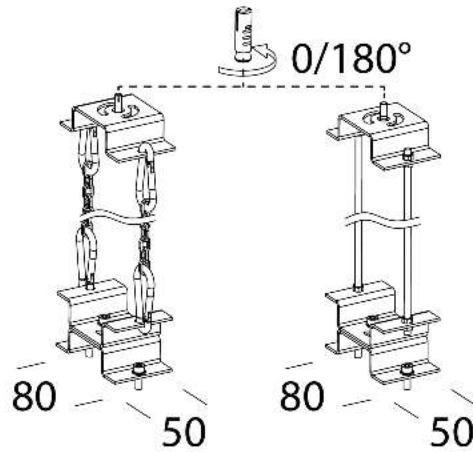

538 suspension for ceiling fitting

In stainless steel. Adjustable suspension (0/180°) to allow proper mounting of the Astro. Purchase separately chain/tiges. Ideal for elliptical beam Astro version.

catalogo.codice	catalogo.cablaggio	kg	catalogo.watt	catalogo.attacco	catalogo.lampade	catalogo.colore
993976-00		0.24				STAINLESS STEEL

catalogo.prodotti

	- 2784 Astro LED HP - UGR<25		- 1788 Astro LED - narrow beam		- 2784 Astro LED HP - UGR<22		- 2881 Saturno - narrow beam
	- 2882 Saturno - narrow beam		- 2883 Saturno - wide beam		- 2884 Saturno - elliptical		- 2885 Saturno HE - wide beam polycarbonate
	- 2785 Astro LED - wide beam with polycarbonate diffusor		- 2885 Saturno - wide beam - polycarbonate		- 2786 Astro LED - UGR<22 - wide beam		- 2787 Astro LED - UGR<22 - elliptical
	- 2888 Saturno - wide beam		- 1789 Astro ATEX - UGR<25 - wide beam		- 1789 Astro LED - UGR<25 - wide beam		- 2790 Astro LED HE - UGR<22 - wide beam
	- 2791 Astro HT - UGR<22 -		- 2789 Astro LED - elliptical		- 2793 Astro HT - UGR<25 -		- 2885 Saturno HE - high
	- 2792 Astro HE - UGR<22 - elliptical beam		- 2783 Astro HP - elliptical - UGR<22 - high performance				