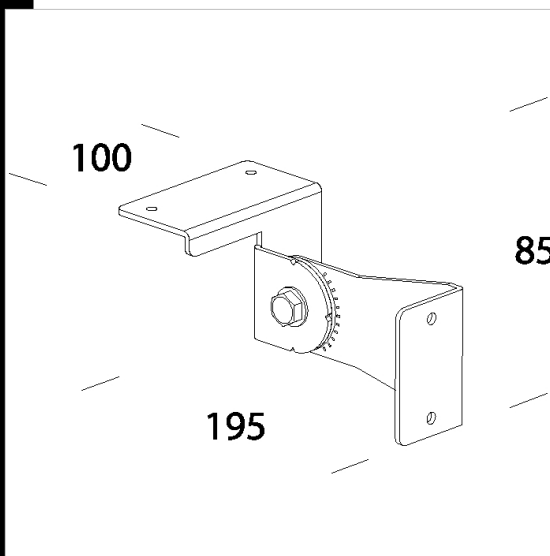

537 adjustable bracket

To install Sicura on walls or ceiling. To be used for continuous lines.

Code	Kg	WTot	Colour
993974-00	1.13	0 W	GREY

Products

- 1769 Sicura - FL symmetric

- 1775 Sicura - elliptical LED

- 1768 Sicura - FS symmetric

- 1726 Sicura - symmetric T5

The reported luminous flux is the flux emitted by the light source with a tolerance of $\hat{A} \pm 10\%$ compared to the indicated value. The W tot column indicates the total wattage absorbed by the system without exceeding 10% of the indicated