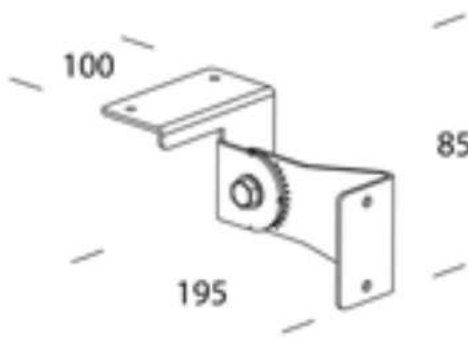

537 adjustable bracket

To install Sicura on walls or ceiling. To be used for continuous lines.

Code	Kg	WTot	Colour
993974-00	1.13	0 W	GREY

Products

- 1769 Sicura - FL symmetric

- 1775 Sicura - elliptical LED

- 1768 Sicura - FS symmetric

- 1726 Sicura - symmetric T5

The reported luminous flux is the flux emitted by the light source with a tolerance of $\hat{A} \pm 10\%$ compared to the indicated value. The W tot column indicates the total wattage absorbed by the system without exceeding 10% of the indicated