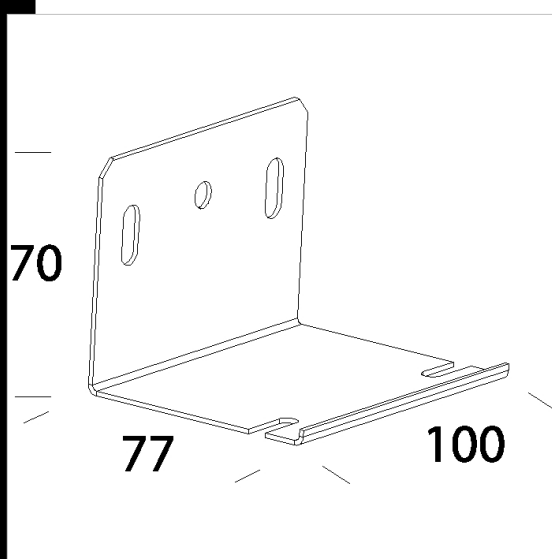

536 Wall mounting

To install Sicura permanently on floors. 2 per pack.

Download

DXF 2D
- 536.dxf

Code	Kg	WTot	Colour
993972-00	0,32	0 W	GREY

Prodotti

- 1769 Sicura - FL symmetric

- 1775 Sicura - elliptical LED

- 1768 Sicura - FS symmetric

- 1726 Sicura - symmetric T5

The reported luminous flux is the flux emitted by the light source with a tolerance of $\pm 10\%$ compared to the indicated value. The W tot column indicates the total wattage absorbed by the system without exceeding 10% of the indicated