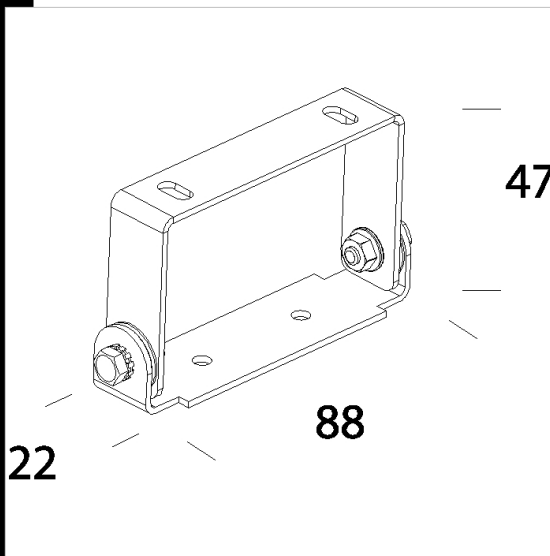

535 adjustable bracket

Use the installation directly on the ceiling. Capacity: 6 Kg.
Bag containing 2 pieces.

Code	Kg	WTot	Colour
993970-00	0.12	0 W	GREY

Products

- 1769 Sicura - FL symmetric

- 1775 Sicura - elliptical LED

- 1768 Sicura - FS symmetric

- 1726 Sicura - symmetric T5

The reported luminous flux is the flux emitted by the light source with a tolerance of $\pm 10\%$ compared to the indicated value. The W tot column indicates the total wattage absorbed by the system without exceeding 10% of the indicated