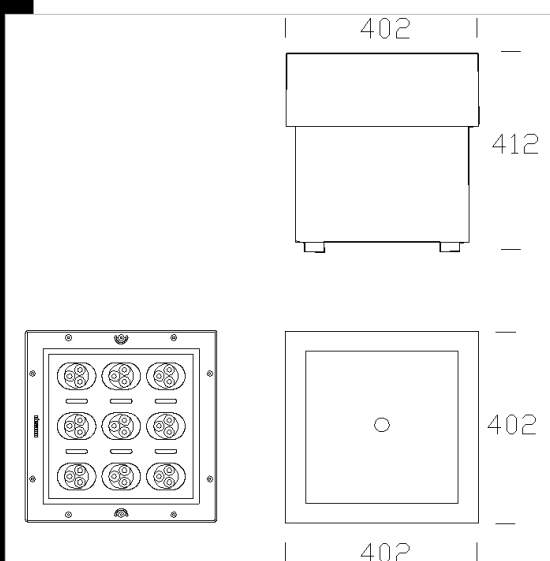

The name "Nomad Lamp" defines and highlights the peculiar nature of the product, i.e., flexibility and total freedom of use.

These casings come in the following sizes:

400x400x412

Square section, shaped like a luminous cube. Falls into the category of ground floodlights

The finishes designed for the entire range are:

- Natural black waxed plate
- Water oxidized plate
- Corten Steel
- Special coatings upon request

Code	Kg	Lumen-K-CRI	WTot	Colour
991510-00	11.00	LED-186lm-6300K-10°	0 W	CORTEN
991511-00	11.00	LED-186lm-6300K-10°	0 W	ACC. NERO CERATO
991512-00	11.00	LED-186lm-6300K-10°	0 W	ACCIAIO OSSIDATO

Products

- 1810 Quadro - asymmetric

- 1811 Quadro - wide beam

- 1812 Quadro - narrow beam

- 1813 Quadro - narrow beam

- 1818 Quadro - Energy saving

- 1819 Quadro di luce a LED

The reported luminous flux is the flux emitted by the light source with a tolerance of $\pm 10\%$ compared to the indicated value. The W tot column indicates the total wattage absorbed by the system without exceeding 10% of the indicated