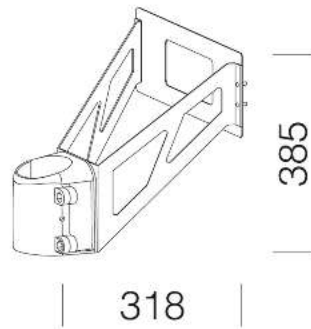

500 Onda bracket

Single bracket to be used when installing Onda on poles acc. 1492/1494.

Download

- 3DS
- disano_500.3ds
- 3DM
- disano_500.3dm

Code	Kg	WTot	Colour
991441-00	5,50	0 W	WHITE
991440-00	5,50	0 W	SANDBLASTED SILVER

Prodotti

- 1295 Onda 1 - direct or indirect

- 1297 Onda 3 - direct light

- 1296 Onda 2 - direct or

The reported luminous flux is the flux emitted by the light source with a tolerance of $\pm 10\%$ compared to the indicated value. The W tot column indicates the total wattage absorbed by the system without exceeding 10% of the indicated