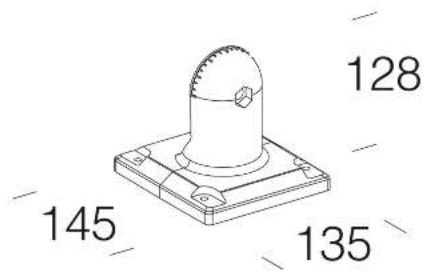

456 wall connection

To be used to install art. Capri on a wall or on 'Lione' cube. With anti-slip rack. Adjustable connection.

Download

DXF 2D  
- 456.dxf

Code	Kg	WTot	Colour
991406-00	0,89	0 W	ANTHRACITE
991403-00	0,87	0 W	GREY9007
991402-00	0,71	0 W	GRAPHITE

- 1593 Volo LED - bike trails

The reported luminous flux is the flux emitted by the light source with a tolerance of  $\pm 10\%$  compared to the indicated value. The W tot column indicates the total wattage absorbed by the system without exceeding 10% of the indicated