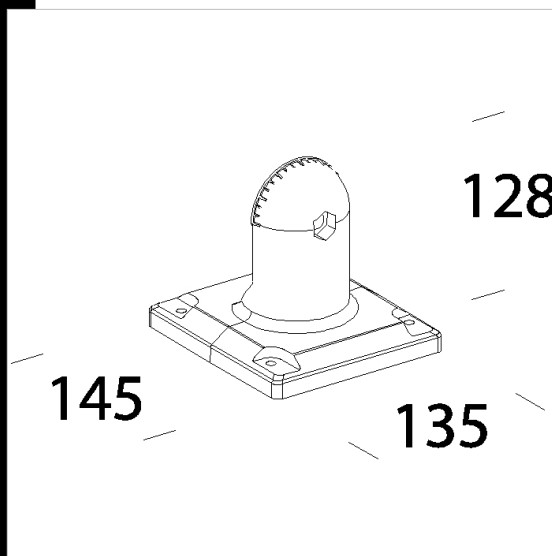

456 wall connection

To be used to install art. Capri on a wall or on 'Lione' cube. With anti-slip rack. Adjustable connection.

Download

DXF 2D  
- 456.dxf

Code	Kg	WTot	Colour
991406-00	0,89	0 W	ANTHRACITE
991403-00	0,87	0 W	GREY9007
991402-00	0,71	0 W	GRAPHITE

- 1593 Volo LED - bike trails

The reported luminous flux is the flux emitted by the light source with a tolerance of  $\pm 10\%$  compared to the indicated value. The W tot column indicates the total wattage absorbed by the system without exceeding 10% of the indicated