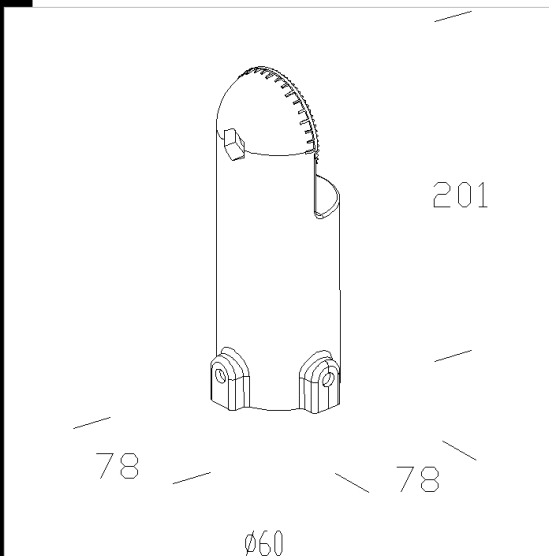

455 small pole connection

To be used to install art. Capri on Ø60 pole. Adjustable connection.

Download

DXF 2D
- 455.dxf

Code	Kg	WTot	Colour
991405-00	0,47	0 W	ANTHRACITE
991401-00	0,47	0 W	GREY9007
991400-00	0,47	0 W	GRAPHITE

Prodotti

- 1244 Torpedo bike trails

- 1581 Volo - Street optic

- 1582 Volo - wide beam

- 1572 Volo Bike rails

- 1580 Volo - asymmetric

- 1240 Torpedo

- 1573 Volo LED wide beam

- 1593 Volo LED - bike trails

The reported luminous flux is the flux emitted by the light source with a tolerance of ± 10% compared to the indicated value. The W tot column indicates the total wattage absorbed by the system without exceeding 10% of the indicated