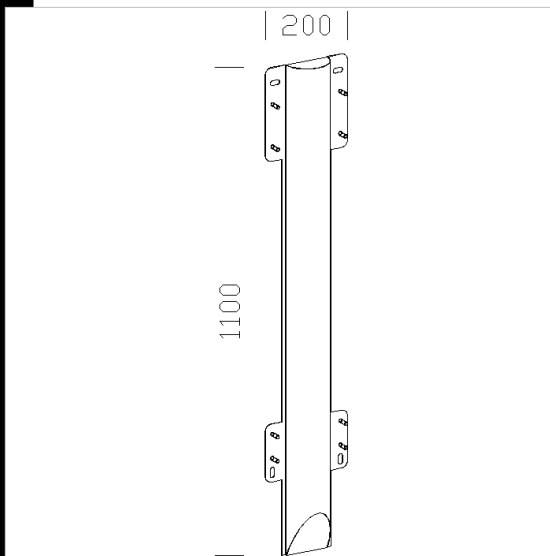

460 wall mounting

Wall mounting for Pegaso plus Elfo.

Download

- DXF 2D  
- 460.dxf
- Montaggi  
- ACC\_387\_8\_9\_460.pdf

Code	Kg	WTot	Colour
991398-00	2.50	0 W	GREY9006

Products

- 1522 Elfo for Pegaso CDM-

- 1521 Elfo for Pegaso CDM-T70

The reported luminous flux is the flux emitted by the light source with a tolerance of  $\pm 10\%$  compared to the indicated value. The W tot column indicates the total wattage absorbed by the system without exceeding 10% of the indicated