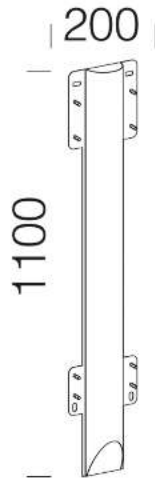

460 wall mounting

Wall mounting for Pegaso plus Elfo.

Download

- DXF 2D  
- 460.dxf
- Montaggi  
- ACC\_387\_8\_9\_460.pdf

Code	Kg	WTot	Colour
991398-00	2.50	0 W	GREY9006

Products

- 1522 Elfo for Pegaso CDM-

- 1521 Elfo for Pegaso CDM-T70

The reported luminous flux is the flux emitted by the light source with a tolerance of  $\pm 10\%$  compared to the indicated value. The W tot column indicates the total wattage absorbed by the system without exceeding 10% of the indicated