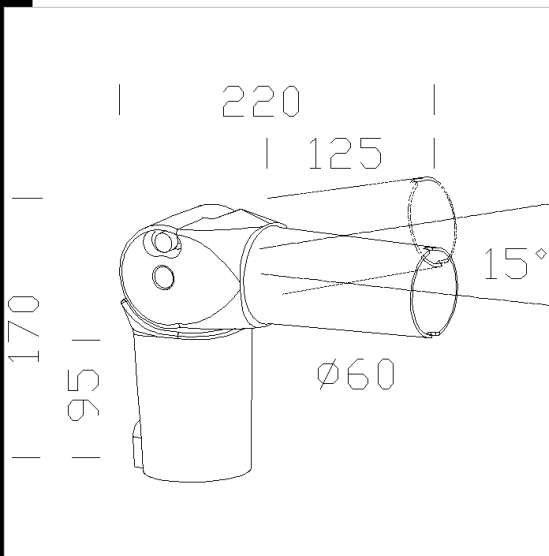

**405 articulated connection**

To be used to install the Monza fixture on  $\varnothing 60$  pole or connection. Adjustable connection

Code	Kg	WTot	Colour
991383-00	0.00	0 W	GRAPHITE
991455-00	1.17	0 W	BLACK
991385-00	1.17	0 W	GREY9007
991407-00	1.33	0 W	GREY

**Products**

The reported luminous flux is the flux emitted by the light source with a tolerance of  $\pm 10\%$  compared to the indicated value. The W tot column indicates the total wattage absorbed by the system without exceeding 10% of the indicated