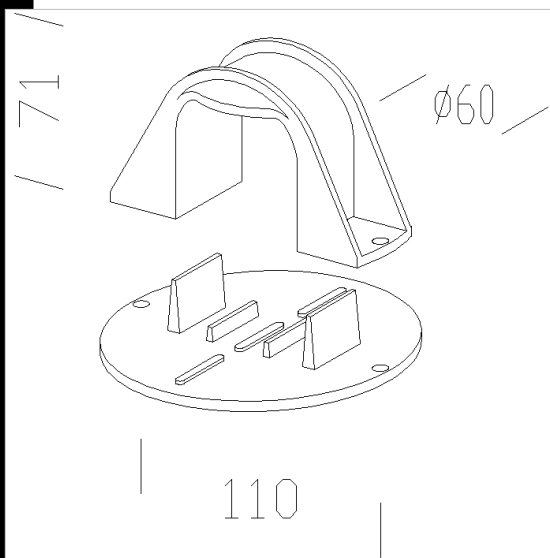

120 pole mount

In fiber glass nylon. To apply Koala on any Ø 60 pole in any position.

Code	Kg	WTot	Colour
991336-00	0.19	0 W	BLACK

Posts

- 5 fiberglass pole

Products

- 1537 Koala ES

- 1528 Elfo 150W narrow beam

- 1538 Koala - 230v

- 1523 Elfo LED with rod

- 1525 Elfo 35/70W narrow beam

- 1537 Koala - COB

- 1537 Koala ES

The reported luminous flux is the flux emitted by the light source with a tolerance of ± 10% compared to the indicated value. The W tot column indicates the total wattage absorbed by the system without exceeding 10% of the indicated