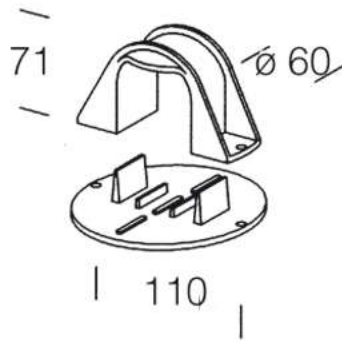

120 pole mount

In fiber glass nylon. To apply Koala on any Ø 60 pole in any position.

Code	Kg	WTot	Colour
991336-00	0.19	0 W	BLACK

Posts

- 5 fiberglass pole

Products

- 1537 Koala ES

- 1528 Elfo 150W narrow beam

- 1538 Koala - 230v

- 1523 Elfo LED with rod

- 1525 Elfo 35/70W narrow beam

- 1537 Koala - COB

- 1537 Koala ES

The reported luminous flux is the flux emitted by the light source with a tolerance of ± 10% compared to the indicated value. The W tot column indicates the total wattage absorbed by the system without exceeding 10% of the indicated