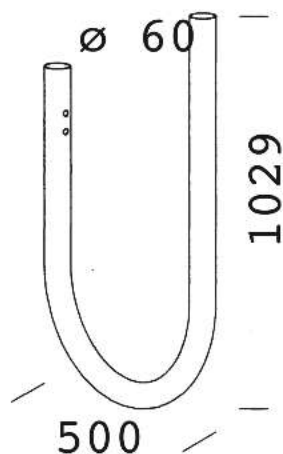

129 bent arm

In tropicalised black cationic electrocoated steel and aluminium. To be mounted on Corona series ø120 accessories and on acc. 1508/1509 poles.

Download

- DXF 2D  
- acc129.dxf
- 3DS  
- disano\_129.3ds
- 3DM  
- disano\_129.3dm

Code	Kg	WTot	Colour
991328-00	2,50	0 W	BLACK
991329-00	6,32	0 W	GREY9007

Pali

- 1508 fluted pole ø120 with

- 1509 fluted pole ø120

Prodotti

- 1760 Lanterna 1 - with louvre

- 1597 Vista - with louvre

- 1599 Vista