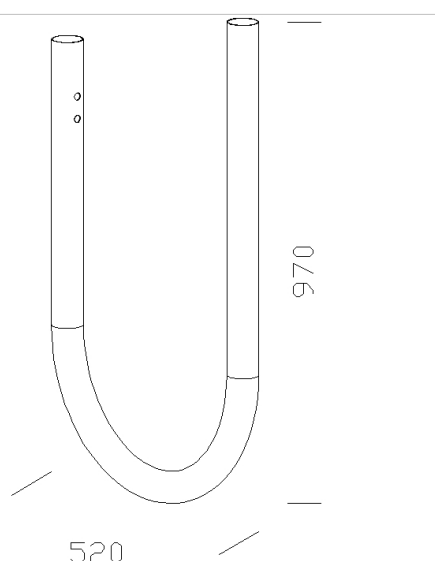

129 bent arm

In tropicalised black cationic electrocoated steel and aluminium. To be mounted on Corona series ø120 accessories and on acc. 1508/1509 poles.

Download

- DXF 2D  
- acc129.dxf
- 3DS  
- disano\_129.3ds
- 3DM  
- disano\_129.3dm

Code	Kg	WTot	Colour
991328-00	2,50	0 W	BLACK
991329-00	6,32	0 W	GREY9007

Pali

- 1508 fluted pole ø120 with

- 1509 fluted pole ø120

Prodotti

- 1760 Lanterna 1 - with louvre

- 1597 Vista - with louvre

- 1599 Vista