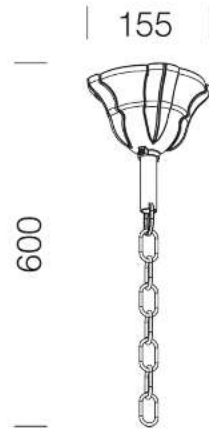

518 ceiling mount with chain

Download

DXF 2D
- 518.dxf

Code	Kg	WTot	Colour
991284-00	0,66	0 W	ANTHRACITE

Prodotti

- 3204 Lucerna Q4 suspension

- 3214 Lucerna R4 suspension

- 3206 Lucerna Q6 LED

- 3216 Lucerna R6 LED

- 3205 Lucerna Q5 suspension lamp with glass

- 3215 Lucerna R5 suspension lamp with glass

- 3326 Lucerna Q9 FX

The reported luminous flux is the flux emitted by the light source with a tolerance of $\pm 10\%$ compared to the indicated value. The W tot column indicates the total wattage absorbed by the system without exceeding 10% of the indicated