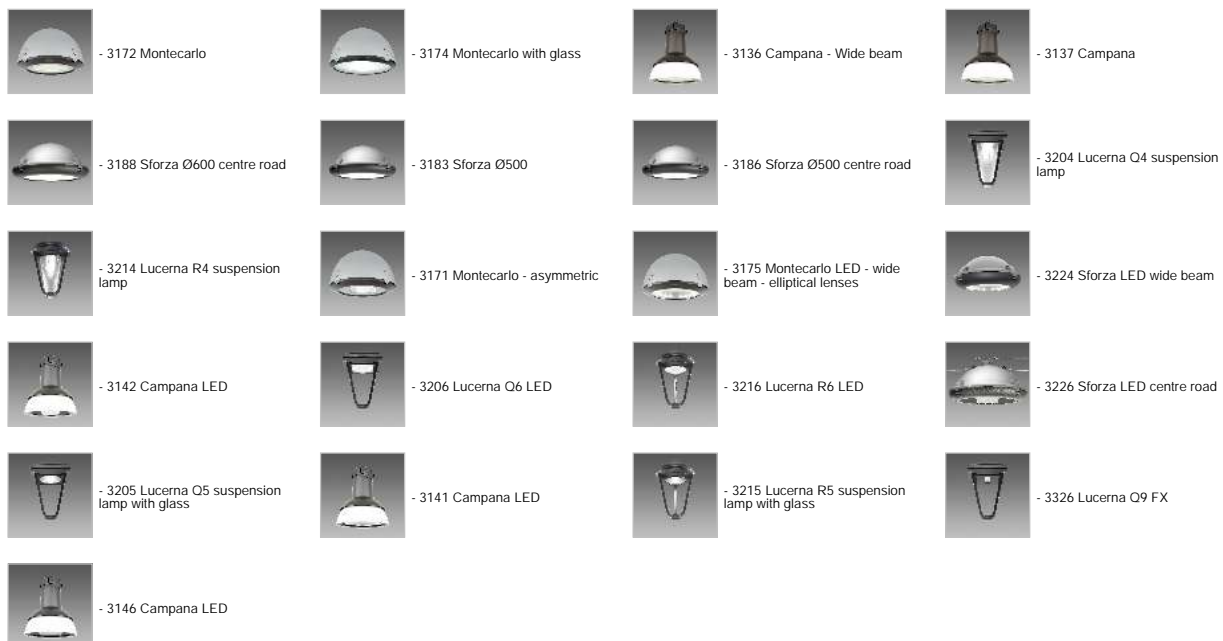

507 Liberty arm

Supplied with 2 die-cast aluminium bases for wall mounting.

Download

3DS
- disano_507_liberty.3ds
3DM
- disano_507_liberty.3dm

Code	Kg	WTot	Colour
991273-00	10,40	0 W	GRAPHITE
991286-00	9,70	0 W	ANTHRACITE

Prodotti

The reported luminous flux is the flux emitted by the light source with a tolerance of $\pm 10\%$ compared to the indicated value. The W tot column indicates the total wattage absorbed by the system without exceeding 10% of the indicated