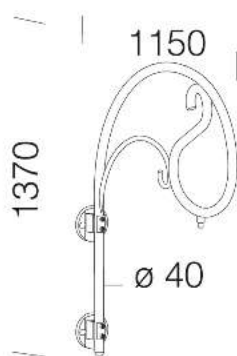

507 Liberty arm

Supplied with 2 die-cast aluminium bases for wall mounting.

Download

3DS
- disano_507_liberty.3ds
3DM
- disano_507_liberty.3dm

Code	Kg	WTot	Colour
991273-00	10,40	0 W	GRAPHITE
991286-00	9,70	0 W	ANTHRACITE

Prodotti

The reported luminous flux is the flux emitted by the light source with a tolerance of $\pm 10\%$ compared to the indicated value. The W tot column indicates the total wattage absorbed by the system without exceeding 10% of the indicated