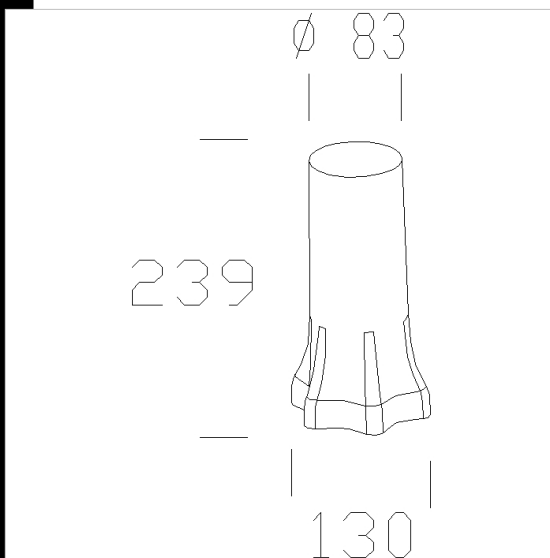

208 mast-top mount

In diecast aluminium. Provides mast-top installation. Support  $\varnothing$  60 mm.

Download

DXF 2D  
-acc\_208\_max.dxf

Code	Kg	WTot	Colour
991242-00	1,00	0 W	GREY

Prodotti

- For main and local roads -

The reported luminous flux is the flux emitted by the light source with a tolerance of  $\pm 10\%$  compared to the indicated value. The W tot column indicates the total wattage absorbed by the system without exceeding 10% of the indicated