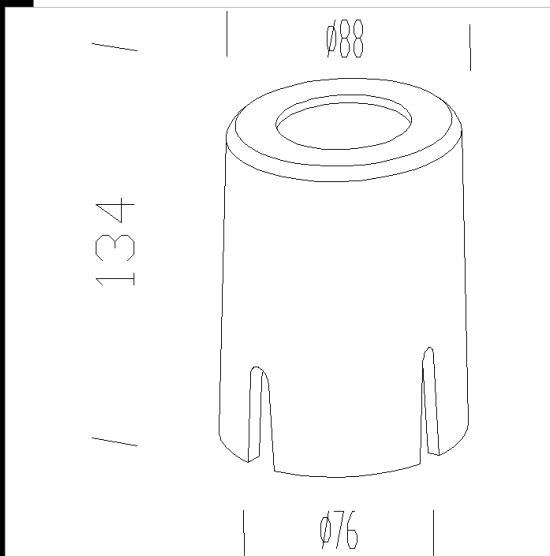

130 Ø76 pole adapter

In aluminium. To be used to apply the fixture on a Ø76 pole.

Download  
DXF 2D  
- acc130.dxf

Code	Kg	WTot	Colour
991230-00	0,50	0 W	GREY

Prodotti

- 1581 Volo - Street optic

- 1660 Minitonale bike trails

- 1582 Volo - wide beam

- 1651 Minitonale

- 1580 Volo - asymmetric

- For main and local roads - 1658 Max

- 1152 Tonale 1 - Glass diffuser

- 1573 Volo LED wide beam

- 1593 Volo LED - bike trails

The reported luminous flux is the flux emitted by the light source with a tolerance of ± 10% compared to the indicated value. The W tot column indicates the total wattage absorbed by the system without exceeding 10% of the indicated