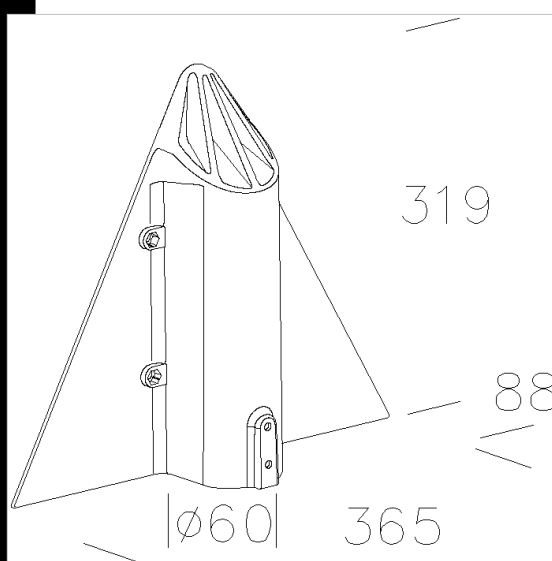

96 ø60 pole mounting - Meridiana

Die cast in aluminum. Used for mounting on pole ø60

Download

DXF 2D
- 96.dxf

Code	Kg	WTot	Colour
991218-00	1,68	0 W	GRAPHITE
991217-00	1,68	0 W	GREY9007

Prodotti

- 1298 Meridiana 1

- 1282 Meridiana LED

The reported luminous flux is the flux emitted by the light source with a tolerance of ± 10% compared to the indicated value. The W tot column indicates the total wattage absorbed by the system without exceeding 10% of the indicated