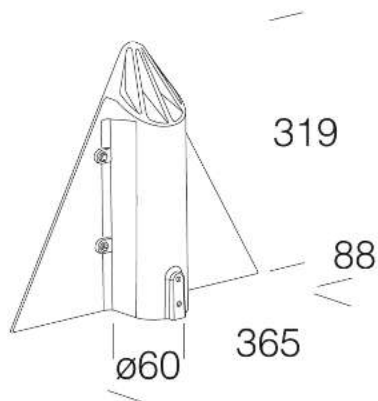

96 ø60 pole mounting - Meridiana

Die cast in aluminum. Used for mounting on pole ø60

Download

DXF 2D
- 96.dxf

Code	Kg	WTot	Colour
991218-00	1,68	0 W	GRAPHITE
991217-00	1,68	0 W	GREY9007

Prodotti

- 1298 Meridiana 1

- 1282 Meridiana LED

The reported luminous flux is the flux emitted by the light source with a tolerance of ± 10% compared to the indicated value. The W tot column indicates the total wattage absorbed by the system without exceeding 10% of the indicated