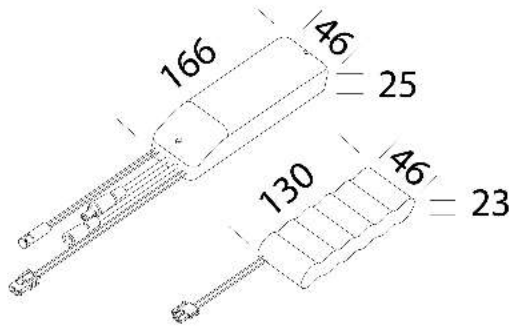

600 EM power kit

EM (emergency) lamp power kit complete with connectors.
98660400 kit 1h
98660431 kit 3h

Download
Montaggi
- 600 02-20.pdf

Code	Kg	WTot
986604-00	0,40	0 W
986604-31	0,34	0 W

Prodotti

The reported luminous flux is the flux emitted by the light source with a tolerance of $\pm 10\%$ compared to the indicated value. The W tot column indicates the total wattage absorbed by the system without exceeding 10% of the indicated