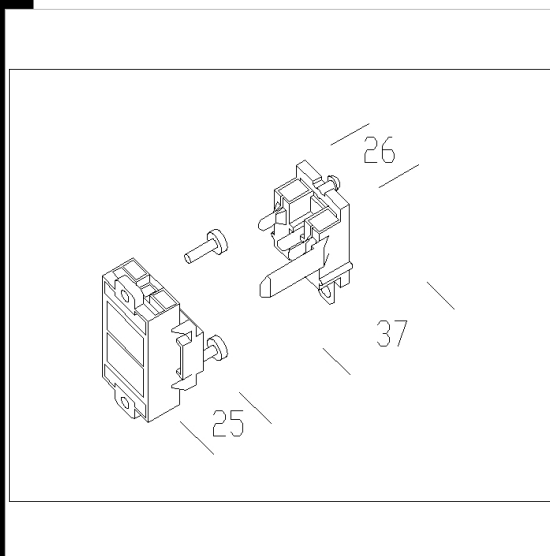

46 knife switch

For automatic connection to the power supply and disconnection from it during maintenance work. For Hydro/Echo fixtures.

Code	Kg	WTot	Colour
985034-00	0,01	0 W	WHITE

Prodotti

- 921 Hydro ATEX protection

- 923 Hydro T5 FS

- 921 Hydro T8 EL

- 959 Hydro - connector plug

- 921 Hydro T5

- 960 Hydro T5 - connector plug

Download

DXF 2D
- 46.dxf

The reported luminous flux is the flux emitted by the light source with a tolerance of $\pm 10\%$ compared to the indicated value. The W tot column indicates the total wattage absorbed by the system without exceeding 10% of the indicated