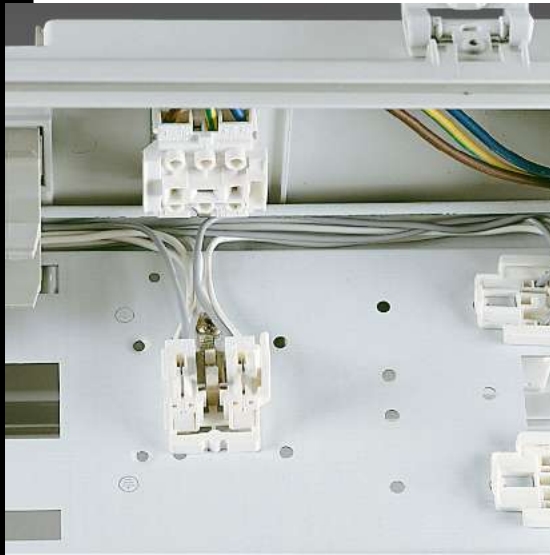

46 knife switch

For automatic connection to the power supply and disconnection from it during maintenance work. For Hydro/Echo fixtures.

Code	Kg	WTot	Colour
985034-00	0,01	0 W	WHITE

Prodotti

- 921 Hydro ATEX protection

- 923 Hydro T5 FS

- 921 Hydro T8 EL

- 959 Hydro - connector plug

- 921 Hydro T5

- 960 Hydro T5 - connector plug

Download

DXF 2D
- 46.dxf

The reported luminous flux is the flux emitted by the light source with a tolerance of $\pm 10\%$ compared to the indicated value. The W tot column indicates the total wattage absorbed by the system without exceeding 10% of the indicated