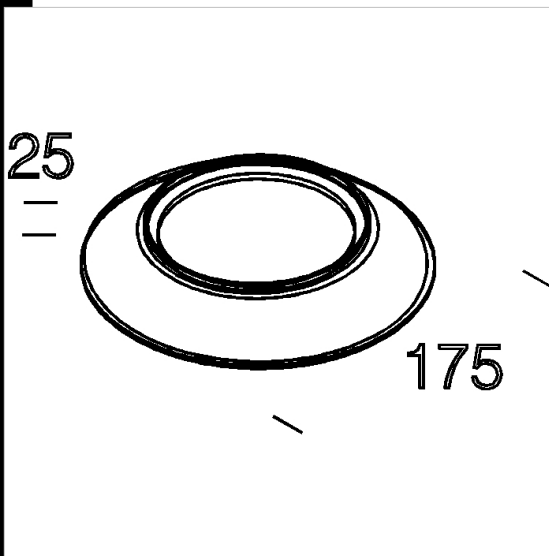

78 baffle

In coloured plexiglass.

Download

DXF 2D  
- d78.dxf

Code	Kg	WTot	Colour
985023-00	0,00	0 W	YELLOW
985024-00	0,00	0 W	WHITE
985021-00	0,00	0 W	RED
985022-00	0,00	0 W	GREEN

Prodotti

- 1530 Faro 2 - scored diffuser-

- 1532 Faro 2 - scored diffuser-

- 1534 Faro 2 - scored diffuser-

The reported luminous flux is the flux emitted by the light source with a tolerance of  $\pm 10\%$  compared to the indicated value. The W tot column indicates the total wattage absorbed by the system without exceeding 10% of the indicated