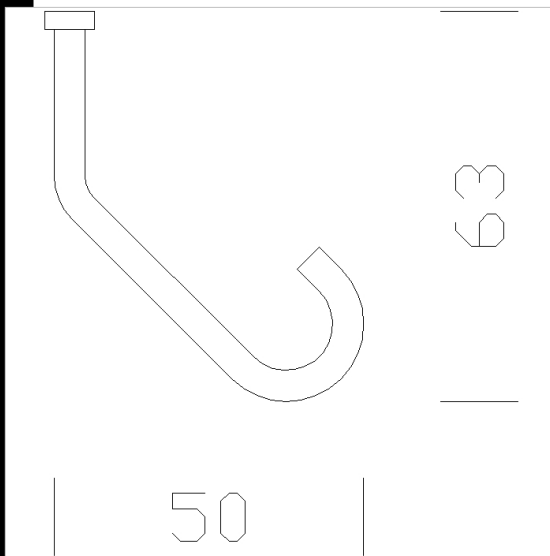

7212 - hook for drip feed

Code	Kg	WTot
721002-00	0,00	0 W

Prodotti

- 7202 Serena - Direct light +

- 7201 Serena - Direct light

- 7204 Serena - special versions

- 7203 Serena - Direct/indirect

The reported luminous flux is the flux emitted by the light source with a tolerance of $\pm 10\%$ compared to the indicated value. The W tot column indicates the total wattage absorbed by the system without exceeding 10% of the indicated