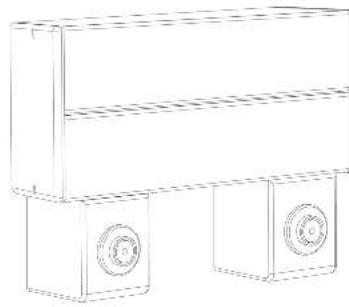

7210 - gas valve box

Download

DXF 2D
- acc7210.dxf

Code	Kg	WTot
721000-00	0,00	0 W

Prodotti

- 7202 Serena - Direct light +

- 7201 Serena - Direct light

- 7204 Serena - special versions

- 7203 Serena - Direct/indirect

The reported luminous flux is the flux emitted by the light source with a tolerance of $\pm 10\%$ compared to the indicated value. The W tot column indicates the total wattage absorbed by the system without exceeding 10% of the indicated