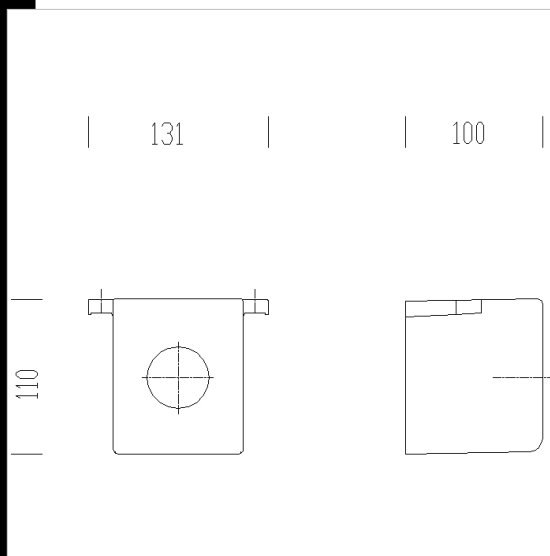

7210 - gas valve box

Download

DXF 2D
- acc7210.dxf

Code	Kg	WTot
721000-00	0,00	0 W

Prodotti

- 7202 Serena - Direct light +

- 7201 Serena - Direct light

- 7204 Serena - special versions

- 7203 Serena - Direct/indirect

The reported luminous flux is the flux emitted by the light source with a tolerance of $\pm 10\%$ compared to the indicated value. The W tot column indicates the total wattage absorbed by the system without exceeding 10% of the indicated