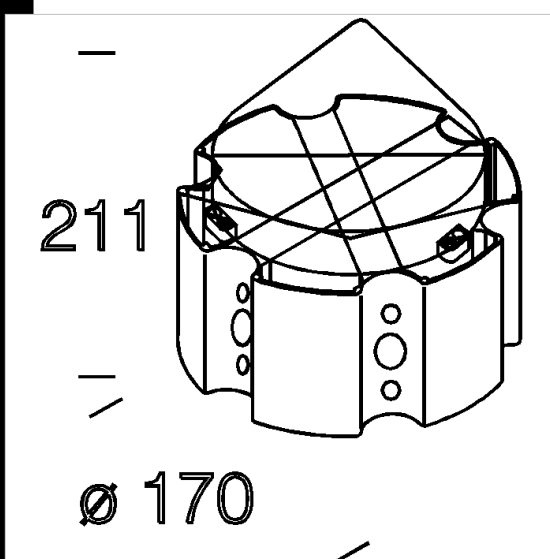

1364 Corona ø100

In die-cast aluminium, black epoxy cationic electrocoating. Used to attach Corona Ø100 accessories to acc. 1408/1409 poles. For up to 6 arms acc 1362 or 1363. Equipped with terminal block. To be used with arms acc. 1373.

Download

- DXF 2D
- d1364.dxf
- 3DS
- disano_1364.3ds
- 3DM
- disano_1364.3dm

Code	Kg	WTot	Colour
426988-00	1,63	0 W	GREY9007
426981-00	0,88	0 W	BLACK

Pali

- 1408 fluted ø100 pole with

- 1409 fluted pole ø100