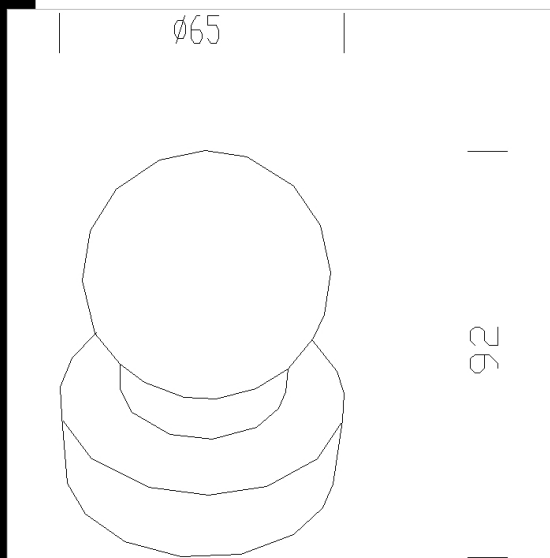

305 end cap

To be used when no fixture is installed on acc 210 to improve appearance.

Download

DXF 2D
- tappo_x_braccio.dxf

Code	Kg	WTot	Colour
426979-00	0,13	0 W	GREY9007
426980-00	0,14	0 W	GRAPHITE

Prodotti

- 1752 Metropolis wide beam

- 1753 Metropolis bike trails

- 1750 Metropolis

- 1751 Metropolis narrow beam

The reported luminous flux is the flux emitted by the light source with a tolerance of $\pm 10\%$ compared to the indicated value. The W tot column indicates the total wattage absorbed by the system without exceeding 10% of the indicated