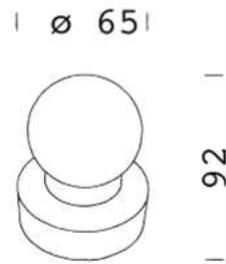

305 end cap

To be used when no fixture is installed on acc 210 to improve appearance.

Download

DXF 2D
- tappo_x_braccio.dxf

Code	Kg	WTot	Colour
426979-00	0,13	0 W	GREY9007
426980-00	0,14	0 W	GRAPHITE

Prodotti

- 1752 Metropolis wide beam

- 1753 Metropolis bike trails

- 1750 Metropolis

- 1751 Metropolis narrow beam

The reported luminous flux is the flux emitted by the light source with a tolerance of $\pm 10\%$ compared to the indicated value. The W tot column indicates the total wattage absorbed by the system without exceeding 10% of the indicated