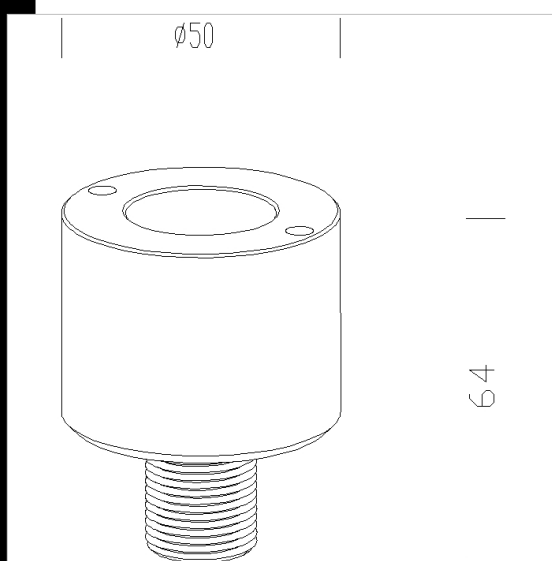

304 threaded connection

Threaded connection to be used with acc. 301 for product installation.

Download
DXF 2D
- acc 304.dxf

Code	Kg	WTot	Colour
426978-00	0,55	0 W	GALVANIZED

Prodotti

- 3131 Tex medium beam

- 3124 Ghost - direct and indirect

- 3172 Montecarlo

- 3174 Montecarlo with glass

- 3136 Campana - Wide beam

- 3137 Campana

- 3132 Tex wide beam

- 3114 Ghost - direct and indirect light

- 3171 Montecarlo - asymmetric

- 3175 Montecarlo LED - wide beam - elliptical lenses

- 3142 Campana LED

- 3141 Campana LED

- 3146 Campana LED

The reported luminous flux is the flux emitted by the light source with a tolerance of $\pm 10\%$ compared to the indicated value. The W tot column indicates the total wattage absorbed by the system without exceeding 10% of the indicated