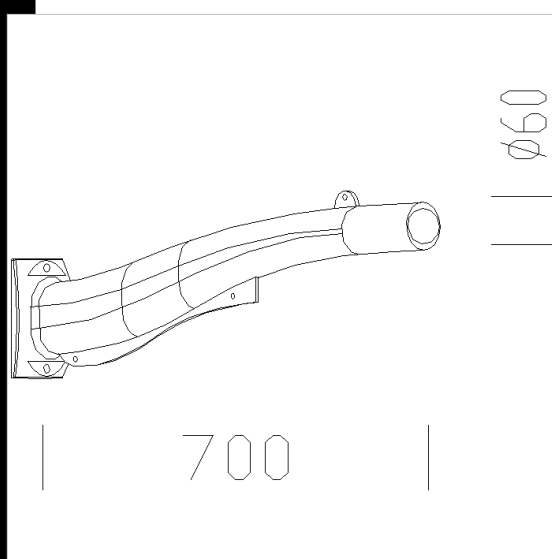

210 Braccio

Made of aluminium. To be used with acc 211/300 for installation on pole

Download

- DXF 2D
- acc_210.dxf
- 3DS
- disano_210.3ds
- 3DM
- disano_210.3dm
- Montaggi
- acc_210-211.pdf

Code	Kg	WTot	Colour
426950-00	3,38	0 W	GREY9007
426951-00	3,38	0 W	GRAPHITE

Prodotti

The reported luminous flux is the flux emitted by the light source with a tolerance of ± 10% compared to the indicated value. The W tot column indicates the total wattage absorbed by the system without exceeding 10% of the indicated