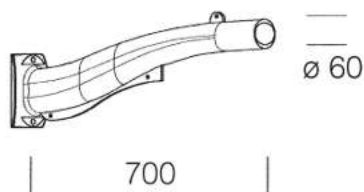

210 Braccio

Made of aluminium. To be used with acc 211/300 for installation on pole

Download

- DXF 2D
- acc_210.dxf
- 3DS
- disano_210.3ds
- 3DM
- disano_210.3dm
- Montaggi
- acc_210-211.pdf

Code	Kg	WTot	Colour
426950-00	3,38	0 W	GREY9007
426951-00	3,38	0 W	GRAPHITE

Prodotti

The reported luminous flux is the flux emitted by the light source with a tolerance of ± 10% compared to the indicated value. The W tot column indicates the total wattage absorbed by the system without exceeding 10% of the indicated