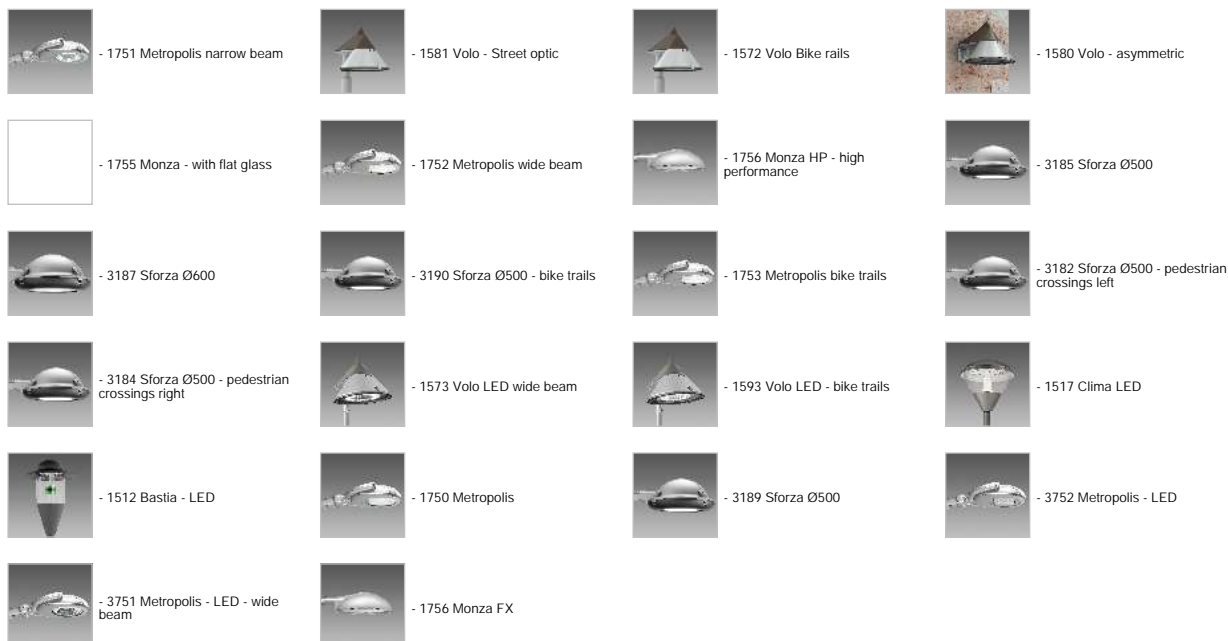

210 Braccio

Made of aluminium. To be used with acc 211/300 for installation on pole

Download

- DXF 2D
- acc_210.dxf
- 3DS
- disano_210.3ds
- 3DM
- disano_210.3dm
- Montaggi
- acc_210-211.pdf

Code	Kg	WTot	Colour
426950-00	3,38	0 W	GREY9007
426951-00	3,38	0 W	GRAPHITE

Prodotti

The reported luminous flux is the flux emitted by the light source with a tolerance of ± 10% compared to the indicated value. The W tot column indicates the total wattage absorbed by the system without exceeding 10% of the indicated