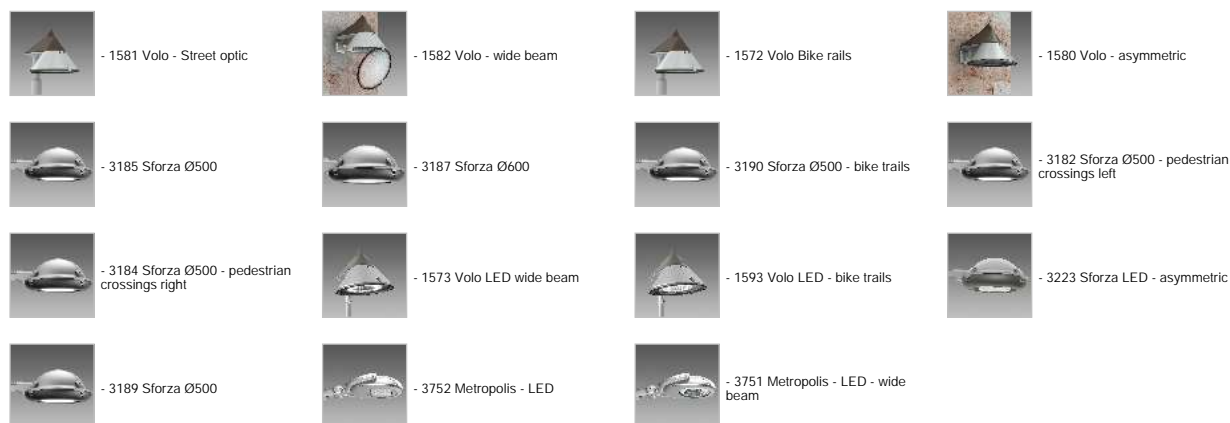

327 arm

Die-cast aluminium. To be used with acc. 302 for wall mounting or 300/211 for pole mounting.

Download

- DXF 2D  
- 327.dxf
- 3DS  
- disano\_327.3ds
- 3DM  
- disano\_327.3dm
- Montaggi  
- acc\_327-328.pdf

Code	Kg	WTot	Colour
426942-00	1,14	0 W	GREY9007
426943-00	1,20	0 W	GRAPHITE

Prodotti

The reported luminous flux is the flux emitted by the light source with a tolerance of ± 10% compared to the indicated value. The W tot column indicates the total wattage absorbed by the system without exceeding 10% of the indicated