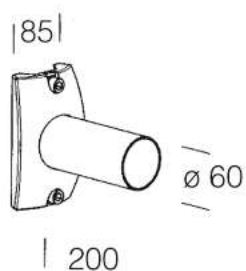

327 arm

Die-cast aluminium. To be used with acc. 302 for wall mounting or 300/211 for pole mounting.

Download

- DXF 2D  
- 327.dxf
- 3DS  
- disano\_327.3ds
- 3DM  
- disano\_327.3dm
- Montaggi  
- acc\_327-328.pdf

Code	Kg	WTot	Colour
426942-00	1,14	0 W	GREY9007
426943-00	1,20	0 W	GRAPHITE

Prodotti

The reported luminous flux is the flux emitted by the light source with a tolerance of ± 10% compared to the indicated value. The W tot column indicates the total wattage absorbed by the system without exceeding 10% of the indicated