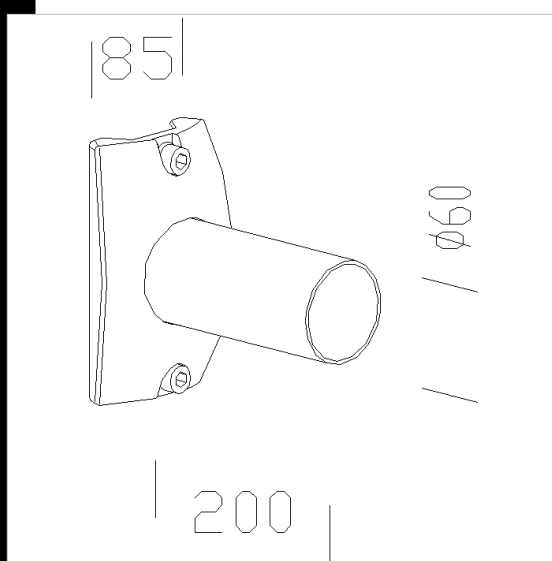

327 arm

Die-cast aluminium. To be used with acc. 302 for wall mounting or 300/211 for pole mounting.

Download

- DXF 2D  
- 327.dxf
- 3DS  
- disano\_327.3ds
- 3DM  
- disano\_327.3dm
- Montaggi  
- acc\_327-328.pdf

Code	Kg	WTot	Colour
426942-00	1,14	0 W	GREY9007
426943-00	1,20	0 W	GRAPHITE

Prodotti

The reported luminous flux is the flux emitted by the light source with a tolerance of ± 10% compared to the indicated value. The W tot column indicates the total wattage absorbed by the system without exceeding 10% of the indicated