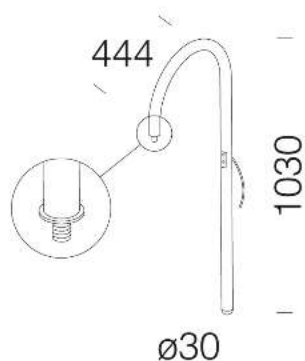

1373 bent arm

Composed of a spacer and a base in die-cast aluminium, epoxy cationic electrocoating, black and rough finish. Provides installation poles and wall. To be used with art. 1555 Brera and art. 1559 Siena.

Download

- DXF 2D
- 1373.dxf
- 3DS
- disano_1373.3ds
- 3DM
- disano_1373.3dm

Code	Kg	WTot	Colour
426905-00	1,00	0 W	BLACK
426920-00	1,50	0 W	GREY9007

Pali

- 1408 fluted ø100 pole with

- 1409 fluted pole ø100

- 1517 Clima LED

- 1518 Clima LED against light pollution

- 1512 Bastia - LED

- 1350 sferico

The reported luminous flux is the flux emitted by the light source with a tolerance of ± 10% compared to the indicated value. The W tot column indicates the total wattage absorbed by the system without exceeding 10% of the indicated