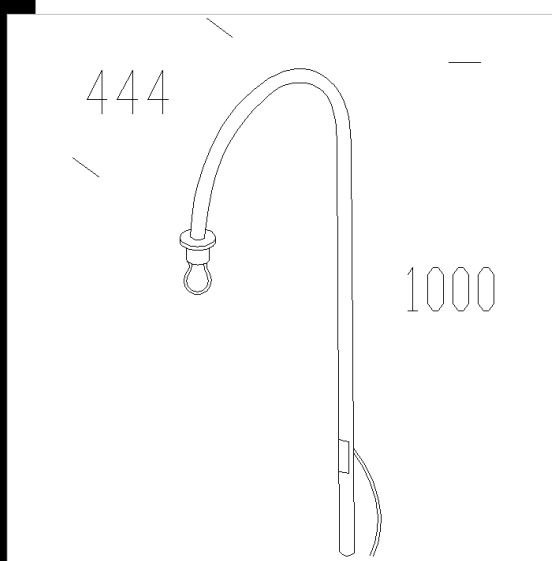

1373 bent arm

Composed of a spacer and a base in die-cast aluminium, epoxy cationic electrocoating, black and rough finish. Provides installation poles and wall. To be used with art. 1555 Brera and art. 1559 Siena.

Download

- DXF 2D
- 1373.dxf
- 3DS
- disano_1373.3ds
- 3DM
- disano_1373.3dm

Code	Kg	WTot	Colour
426905-00	1,00	0 W	BLACK
426920-00	1,50	0 W	GREY9007

Pali

- 1408 fluted ø100 pole with

- 1409 fluted pole ø100

Prodotti

- 3124 Ghost - direct and indirect light

- 3172 Montecarlo

- 3174 Montecarlo with glass

- 3114 Ghost - direct and indirect light

- 3171 Montecarlo - asymmetric

- 3175 Montecarlo LED - wide beam - elliptical lenses

- 1517 Clima LED

- 1518 Clima LED against light pollution

- 1512 Bastia - LED

- 1350 sferico

The reported luminous flux is the flux emitted by the light source with a tolerance of ± 10% compared to the indicated value. The W tot column indicates the total wattage absorbed by the system without exceeding 10% of the indicated