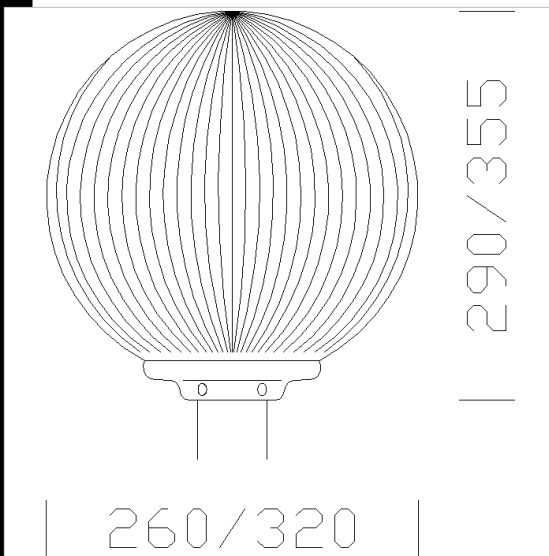

Download

DXF 2D  
- 1356-57.dxf

### 1357 Sferico

Globe: Spherical diffuser in vandal resistant and V2 self-extinguishing polycarbonate, UV-stabilized.

Base: in black f.g. nylon

Lampholder: In ceramics, already silicone wired and connected to the terminal fixed in the base. Socket E27.

Mounting: On pole or arm with 60 mm diam. connector.

Code	Gear	Kg	WTot	Colour
426731-00	S	1.10	0 W	OPAL
426730-00	S	0.80	0 W	OPAL

The reported luminous flux is the flux emitted by the light source with a tolerance of  $\pm 10\%$  compared to the indicated value. The W tot column indicates the total wattage absorbed by the system without exceeding 10% of the indicated