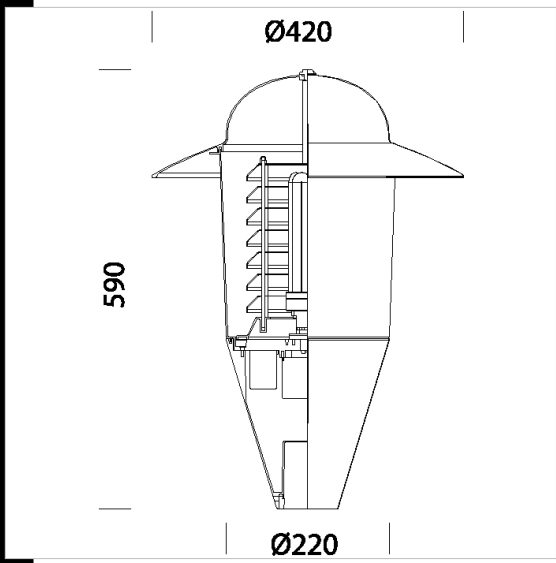

IK08 CNR-F CELL-F

IP66

1221 Bastia

Housing: made of die-cast aluminium  
 Cover: made of an aluminium plate  
 Diffuser: in vandal-resistant V2 self-extinguishing polycarbonate, UV-stabilized.  
 The diffuser houses a louvre to direct the light beam downwards.

Download

DXF 2D  
 - 1221.dxf

Montaggi  
 - bastia.pdf  
 - bastia compo.dxf

Code	Gear	Kg	Watt	Base	Lamps	Colour
424229-00	CNRL-F	5,67	SAP-E 70	E27	--	SANDBLASTED SILVER
424232-00	CNRL-F	3,81	JM-E 70	E27	--	SANDBLASTED SILVER
424233-00	CNRL-F	5,69	JM-E 100	E27	--	SANDBLASTED SILVER
424234-00	CELL-F	4,73	FLC 70T/E	Gx24q-6	5200lm-4000K-Ra 1b	SANDBLASTED SILVER
424235-00	CNRL-F	5,67	SAP-E 70	E27	--	GRAPHITE
424236-00	CNRL-F	5,95	SAP-E 100	E40	--	GRAPHITE
424237-00	CNRL-F	5,67	JM-E 70	E27	--	GRAPHITE
424238-00	CNRL-F	3,85	JM-E 100	E27	--	GRAPHITE
424239-00	CELL-F	4,75	FLC 70T/E	Gx24q-6	5200lm-4000K-Ra 1b	GRAPHITE
424231-00	CNRL-F	5,92	SAP-E 100	E40	--	SANDBLASTED SILVER

Accessories

- 300 Oliva	- 301 Oliva arm	- 1464 Corona	- 1465 flange ø120
- 129 bent arm	- 303 ø 60 connection	- 1362 upward arm	- 1365 flange ø100
- 1364 Corona ø100	- 1462 upward arm		

Posts

- 1508 fluted pole ø120 with base	- 1509 fluted pole ø120	- 1481 tapered steel lighting pole to be buried	- 1480 tapered steel lighting pole with base
-----------------------------------	-------------------------	---	--

1221 Bastia

---

Posts

- 5 fiberglass pole

- 1409 fluted pole ø100