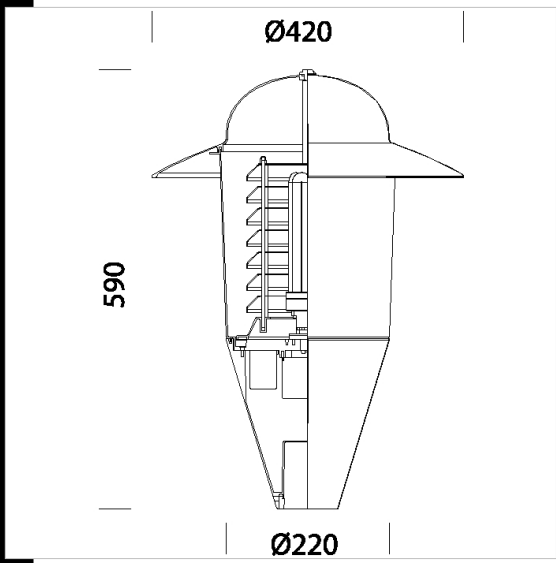

IK08 CNR-F CELL-F

IP66

1221 Bastia

Housing: made of die-cast aluminium
 Cover: made of an aluminium plate
 Diffuser: in vandal-resistant V2 self-extinguishing polycarbonate, UV-stabilized.
 The diffuser houses a louvre to direct the light beam downwards.

Download

DXF 2D
- 1221.dxf

3DS
- disano_1221_bastia.3ds

3DM
- disano_1221_bastia.3dm

Montaggi
- bastia.pdf
- bastia_compo.dxf

Code	Gear	Kg	Watt	Base	Lamps	Colour
424236-00	CNRL-F	5,95	SAP-E 100	E40	--	GRAPHITE
424229-00	CNRL-F	5,67	SAP-E 70	E27	--	SANDBLASTED SILVER
424235-00	CNRL-F	5,67	SAP-E 70	E27	--	GRAPHITE
424231-00	CNRL-F	5,92	SAP-E 100	E40	--	SANDBLASTED SILVER
424238-00	CNRL-F	3,84	JM-E 100	E27	--	GRAPHITE
424237-00	CNRL-F	5,67	JM-E 70	E27	--	GRAPHITE
424233-00	CNRL-F	5,69	JM-E 100	E27	--	SANDBLASTED SILVER
424232-00	CNRL-F	3,81	JM-E 70	E27	--	SANDBLASTED SILVER

Accessori

- 300 Oliva	- 301 Oliva arm	- 1464 Corona	- 1465 flange ø120
- 129 bent arm	- 303 ø 60 connection	- 1362 upward arm	- 1365 flange ø100
- 1364 Corona ø100	- 1462 upward arm		

Pali

- 1508 fluted pole ø120 with base	- 1509 fluted pole ø120	- 1408 fluted ø100 pole with base	- 1481 tapered steel lighting pole to be buried
-----------------------------------	-------------------------	-----------------------------------	---

Pali

- 1480 tapered steel lighting pole
with base

- 5 fiberglass pole

- 1409 fluted pole ø100