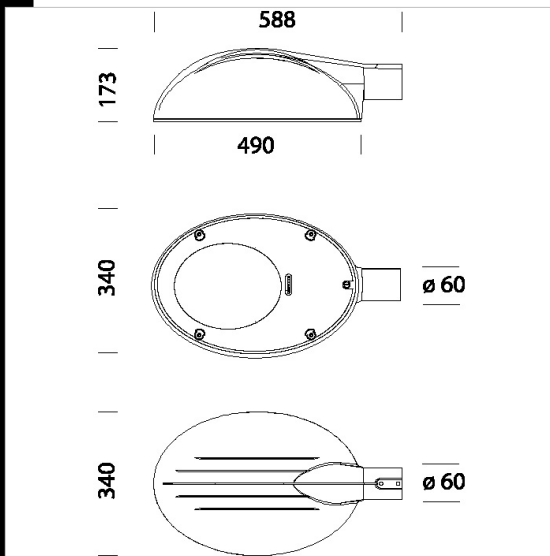

1756 Monza HP - high performance

Housing: die cast aluminium.
 Diffuser: 5 mm. thick, toughened glass, withstands thermal shocks and impacts (tested according to UNI EN 12150-1: 2001).
 Painting: the standard liquid immersion coating consists of a first metal surface pre-treatment stage, a successive epoxy cataphoresis corrosion and salt resistant coating, and a final layer of bi-component acrylic liquid UV-stabilised coating.
 Gear: temperature control device inside the lamp with automatic recovery. Standard knife switch.
 LED: Latest generation LED technology, Ta-40+40°C life 80%: 80.000h (L80B20). Photobiological safety class: exempt group EN62471.
 Regulations: Produced according to applicable EN60598-1 CEI 34-21 standards, degree of protection according to EN 60529 standards.
 Wind surface: L:800cm².

Code	Gear	Kg	Lumen Output-K-CRI	WTot	Colour	Surge
423066-00	CLD	5,60	LED-5580lm-4000K-CRI 70	39 W	GREY9007	6/10kV
423066-39	CLD	5,52	LED-5189lm-3000K-CRI 70	39 W	GREY9007	6/10kV
423063-30	CLD CELL	5,86		0 W	GREY9007	

Accessori

 - 214 Attacco standard piccolo	 - 211 connector Sector	 - 300 Oliva	 - 212 Anello giunzione
 - 213 Attacco standard lungo	 - 210 Braccio	 - 406 Short 'Aliante' arm	 - 407 Double 'Aliante' arm
 - 215 Tirante	 - 405 articulated connection	 - 467 arm	 - 205 mast-top mount
 - 466 arm			