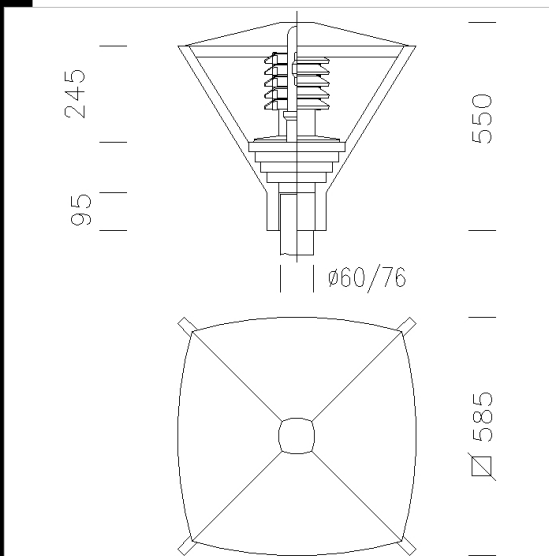

**Download**  
DXF 2D  
- 1597.dxf  
Montaggi  
- 1595-6-7-8-9\_vista.pdf

1597 Vista - with louvre

Housing/cover: In die-cast aluminium.  
Diffuser: In vandal resistant and V2 self-extinguishing polycarbonate, UV-stabilized, anti-yellowing, smooth and clear.  
Painting: In several stages. First stage: black epoxy cationic electrocoating, resistant to corrosive and saline environments. Second stage: UV ray stabilizing priming, and lastly rough finish with acrylic resin, gris graphite or sand blasted silver  
Lampholder: In ceramics, with silver plated contacts. Socket E40.  
Electric gear: 230V/50Hz supply with thermal protection. Silicone wired terminated in admiralty brass; silicone double insulation; cross-section: 1 sqmm. 2P terminal block (maximum allowed lead cross-section: 2.5 sqmm).  
Equipment: Fiberglass nylon cable gland Ø 1/2 gas thread (cable min Ø 9 max Ø 12). Environment-friendly gasket. Removable control gear tray with lampholder, in fiberglass nylon. Complete with knife switch.  
Mounting: On pole Ø 76/60 mm or arm.  
Regulations: Produced according to applicable EN60598-1 CEI 34-21 standards, IP65IK08 degree of protection according to EN 60529 standards. It has been granted the ENEC European Certificate of Conformity. Insulation class II.  
Non-polluting louvre, ideal for installation in zone 2 (UNI10819).  
Wind surface: 1800 sqcm.  
Vista is already available with white light lamps (CPO-TW)  
"A new urban lighting concept that uses white light: white light clearly offers numerous advantages in terms of chromatic yield, quality, safety, illuminance and power-savings".