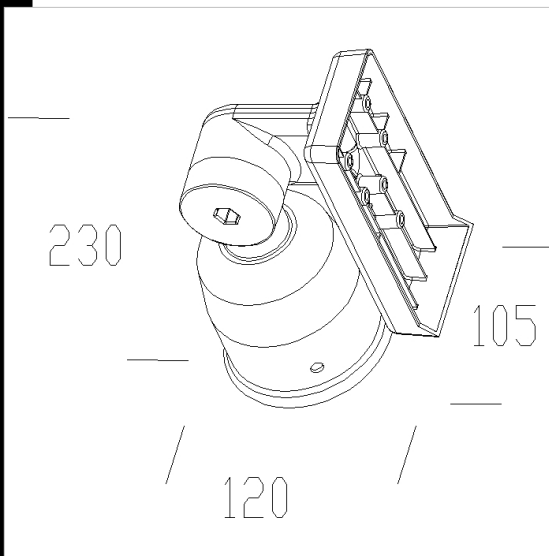

1266 tilting joint

1-lamp tilt and swivel support in black die-cast aluminium.
For Ø 60 poles.

Code	Kg	WTot	Colour
420913-00	0,00	0 W	BLACK
420916-00	0,05	0 W	SANDBLASTED SILVER

Pali

- 5 fiberglass pole

Prodotti

- 1260EM Vega

- 1264 Vega LED

- 1260 Vega

- 1260 Vega LED

- 1260 Vega LED - SE 1h

- 1260 Vega - Radar Sensor - 230V

The reported luminous flux is the flux emitted by the light source with a tolerance of ± 10% compared to the indicated value. The W tot column indicates the total wattage absorbed by the system without exceeding 10% of the indicated