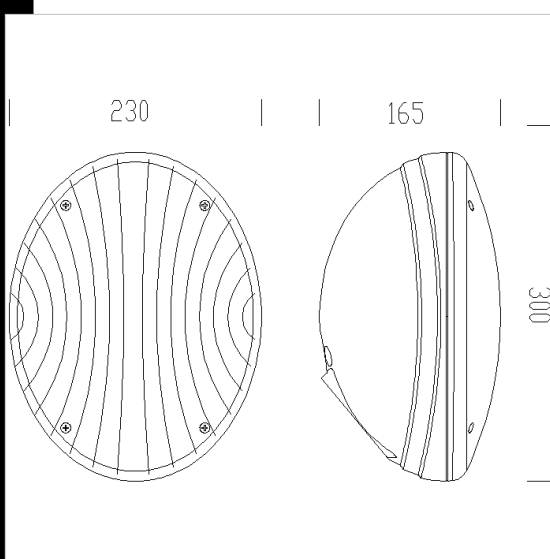

Download

DXF 2D
- 1287.dxf

Montaggi
- garden 04-21.pdf

1280 Garden

Housing: fibreglass nylon stabilised against UV rays.
Reflector: Mirror finish aluminium.
Diffuser: Satin-finish polycarbonate, non-dazzle interior, shatterproof and self-extinguishing V2, stabilised against UV rays.
Complete with: Rubber cable gland (Ø9 minimum and Ø12 maximum cable). Steel, non-loss screws. Complete with angling plate.
Standards: Products in compliance with EN60598 - CEI 34 - 21 standards. With protection in accordance with EN60529 standards.
Wall mounting
with bracket supplied as a standard feature.
Luminous flux maintenance 80%: 50000h (L80B20)

Code	Gear	Kg	Lumen Output-K-CRI	WTot	Colour
420845-00	CLD	1,09	LED-1439lm-4000K-CRI 80	20 W	BLACK
420846-00	CLD	1,08	LED-1439lm-4000K-CRI 80	20 W	GREY

Accessori

- 451 wall/ceiling

- 452 mono pole connection

- 453 double pole connection

Pali

- 5 fiberglass pole

The reported luminous flux is the flux emitted by the light source with a tolerance of ± 10% compared to the indicated value. The W tot column indicates the total wattage absorbed by the system without exceeding 10% of the indicated