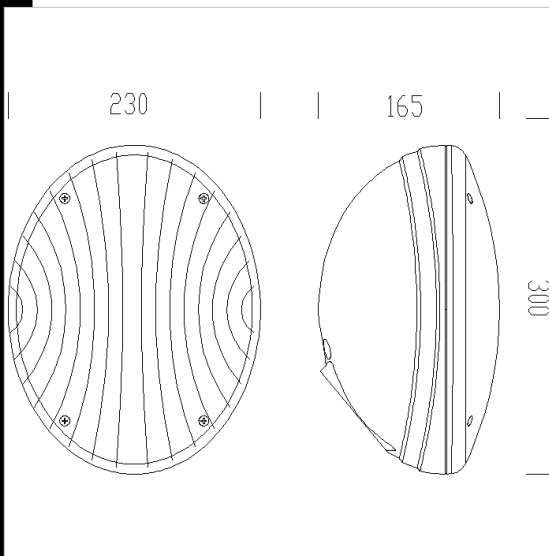

1287 Garden

Housing: fibreglass nylon stabilised against UV rays.
 Reflector: Mirror finish aluminium.
 Diffuser: Satin-finish polycarbonate, non-dazzle interior, shatterproof and self-extinguishing V2, stabilised against UV rays.
 Lampholder: Made of polycarbonate and with phosphorous bronze contacts.
 Wiring: 230V/50Hz power supply. 0.50 mm² cross-section, rigid cable. 2P+T terminal strip with maximum permitted cross-section of conductors: 2.5 mm².
 Complete with: Rubber cable gland (Ø9 minimum and Ø12 maximum cable). Steel, non-loss screws. Complete with angling plate.
 Standards: Products in compliance with EN60598 - CEI 34 - 21 standards. With protection in accordance with EN60529 standards.
 Wall mounting with bracket supplied as a standard feature.

Code	Gear	Kg	Watt	Base	Lamps	Colour
420841-08	CELL	1,64	FLC 2x18L	2G11	1200lm-4000K-Ra 1b	BLACK
420841-07	CELL-E	2,30	FLC 2x18L	2G11	1200lm-4000K-Ra 1b	BLACK
420843-07	CELL-E	1,64	FLC 2x18L	2G11	1200lm-4000K-Ra 1b	SANDBLASTED SILVER
420841-00	CELL	1,64	FLC 2x18L	2G11	1200lm-4000K-Ra 1b	BLACK
420843-00	CELL	1,64	FLC 2x18L	2G11	1200lm-4000K-Ra 1b	SANDBLASTED SILVER