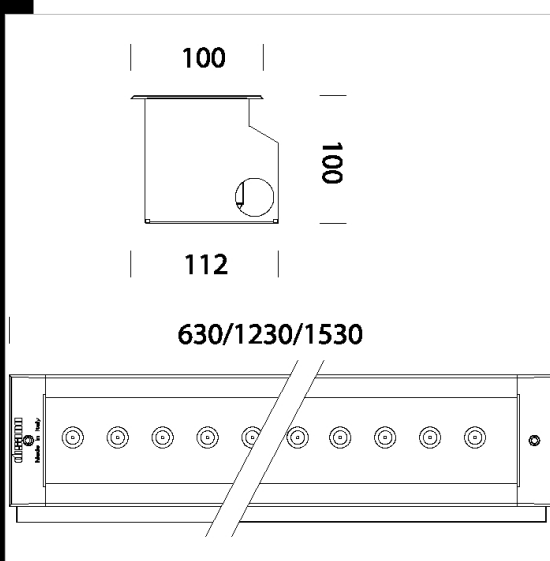

DXF 2D
- 1836n.dxf

Montaggi
- sicuraincasso.pdf

Code	Gear	Kg	Watt	Base	Lamps	Colour
414270-00	CLD CELL	4,32	LED white	-	3500lm-4000K-CRI 80	SANDBLASTED SILVER
414271-00	CLD CELL	7,82	LED white	-	7000lm-4000K-CRI 80	SANDBLASTED SILVER
414278-00	CLD CELL	9,82	LED white	-	9000lm-4000K-CRI 80	SANDBLASTED SILVER