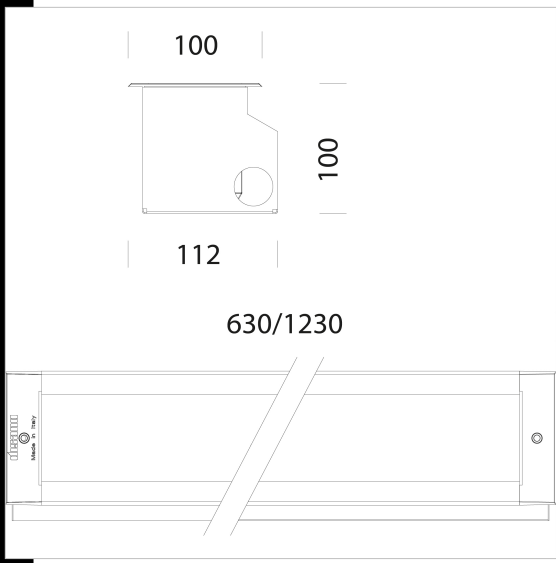

Download
DXF 2D
- 1748f.dxf
Montaggi
- sicura rec.pdf
BIM
- 1748 Sicura - wide beam LED - 20200604.zip

Code	Gear	Kg	Lumen Output-K-CRI	WTot	Colour
414252-00	CLD	3.86	LED-899lm-4000K-CRI 80	14 W	GREY
414259-00	CLD	7.48	LED-3261lm-4000K-CRI 80	48 W	GREY
414258-00	CLD	7.32	LED-1576lm-4000K-CRI 80	24 W	GREY
414254-00	CLD	3.94	LED-1800lm-4000K-CRI 80	28 W	GREY

Accessories

The reported luminous flux is the flux emitted by the light source with a tolerance of ± 10% compared to the indicated value. The W tot column indicates the total wattage absorbed by the system without exceeding 10% of the indicated