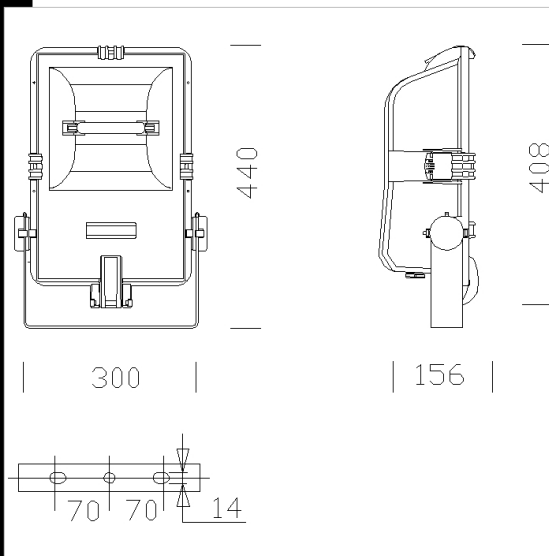

**Download**

- DXF 2D  
- 1720\_iridio.dxf
- Montaggi  
- valvola\_anticondiridio.dxf  
- iridio 1719-20.pdf

**1720 Iridio symmetric**

Housing/frame: Fibreglass reinforced plastic material.  
 Hooks: Fibreglass nylon.  
 Reflector: Symmetric made of anodised, anodised and polished hammered aluminium 99.85.  
 Diffuser: Tempered glass, 5 mm thick, resistant to impact and thermal shock  
 Lampholder: Ceramic with silver-plated contacts  
 Electric gear: 230V-50Hz power supply with heat protection. Wire terminated with admiralty brass clamps, silicone insulation with fibreglass braid; cross section: 1 sqmm. 2P terminal block (maximum allowed lead cross section 4 sqmm.)  
 Equipment: Silicone rubber gasket. Fibreglass nylon cable gland, Ø ½ " gas. Retained steel screws with special anticorrosion and anti-gripping treatment. Black painted steel bracket with protractor scale. The hinged front frame can be opened without tools, and stays attached to the housing for easy maintenance. Equipped with an air-circulation valve. Knife switch included in standard supply.  
 Regulations: Manufactured in compliance with EN60598 - CEI 34 - 21 standards. The level of protection complies with the EN60529 standard.  
 Wind surface: 1200 cm².